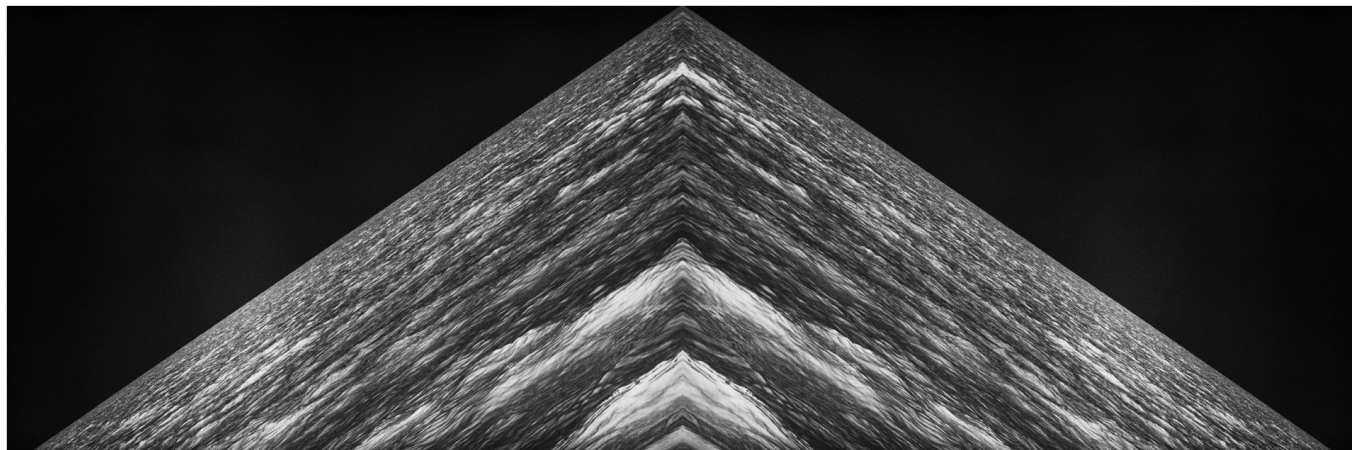

Decebal Scriba

Decebal Scriba

Broken horizon (01b3), 1983-84

Pigmentary Print

Image: 30 x 90 cm

Paper: 42 x 102 cm

Edition of 5 ex + 2 EA

INV Nbr. DS1983004