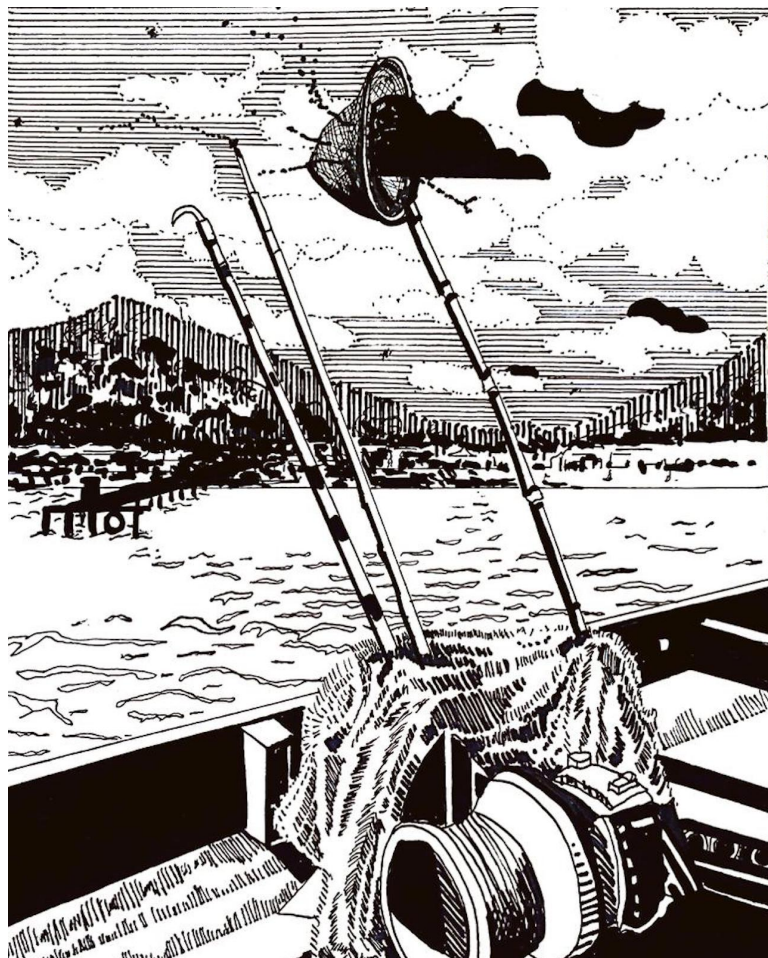

Mireille Blanc

Sucre glace, 2020

Oil and spray on wood

24 x 18 cm

Unique artwork

signed and dated on the back

INV Nbr. MBL2020017

Chourouk Hriech