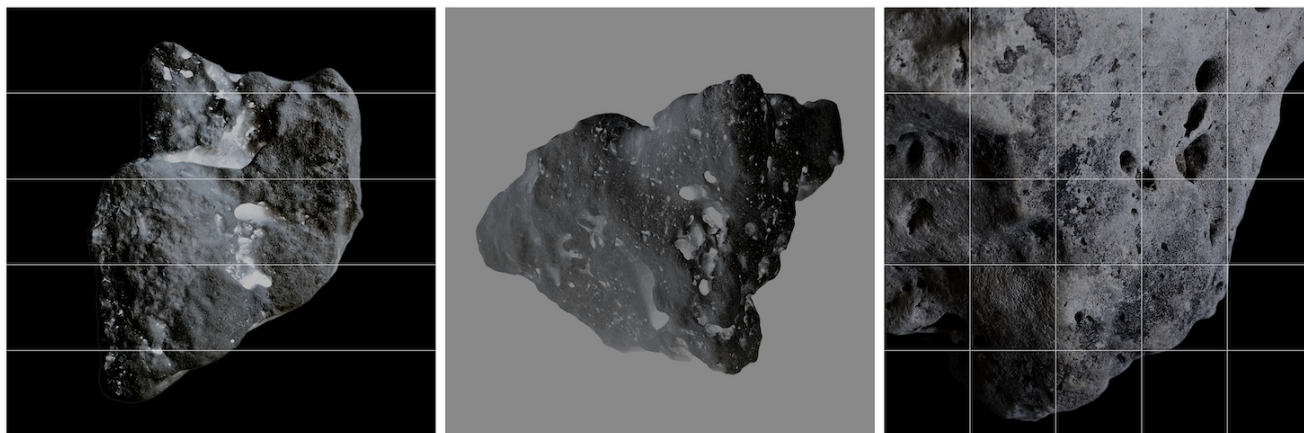

Decebal Scriba

Decebal Scriba

The Thing #1, 2021-2022

Pigmentary Print

Paper: 47,5 x 121 cm

Frame: 50 x 123,5 cm

Edition of 5 ex + 2 EA

INV Nbr. DS2021003