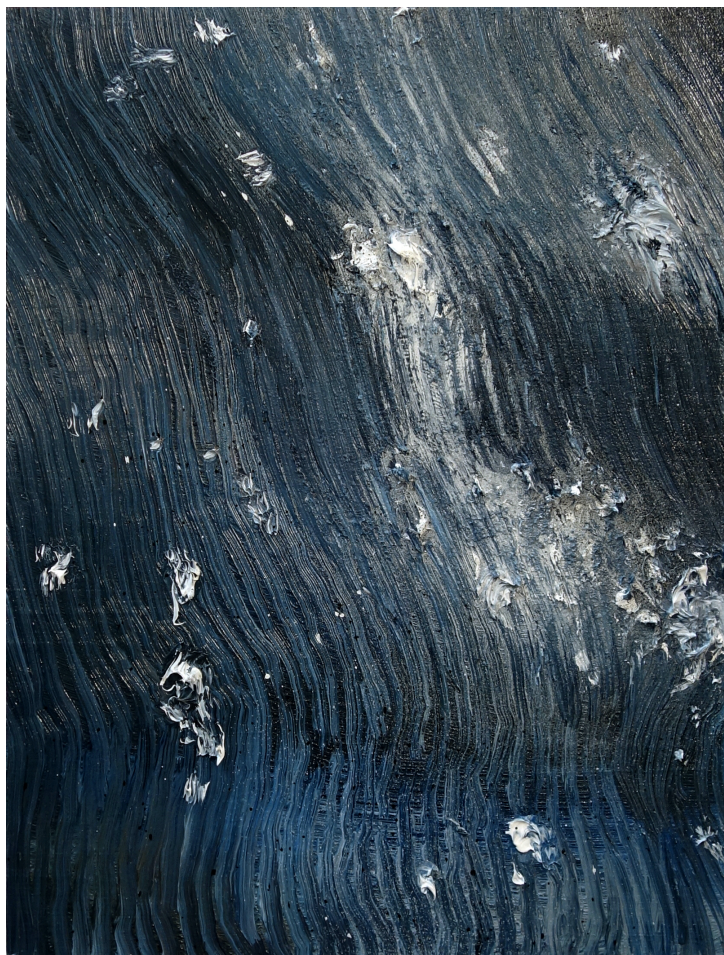

Le refuge, 2020

Color pencils on paper

18 x 14,5 cm

Frame: 28 x 23 x 2,5 cm

Unique artwork

Signed at the back

INV Nbr. MV2020007

Mireille Blanc