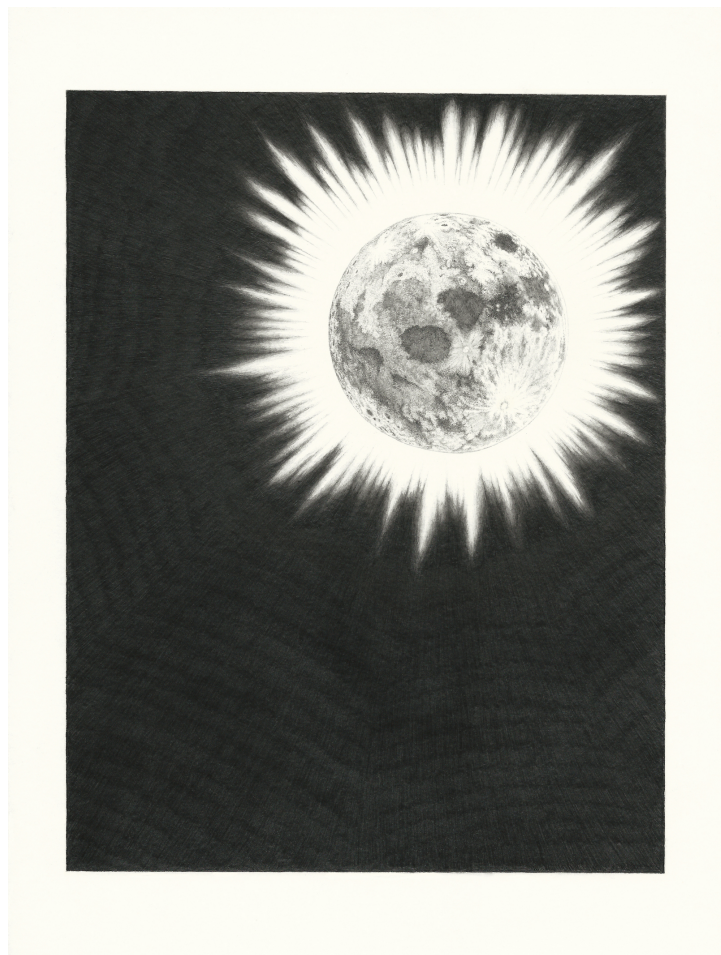

Graphite on paper

32 x 24 cm

Unique artwork

Signed and dated at the back

INV Nbr. MV2023008

Maxime Verdier

Maxime Verdier

La mer de la tranquillité, 2023