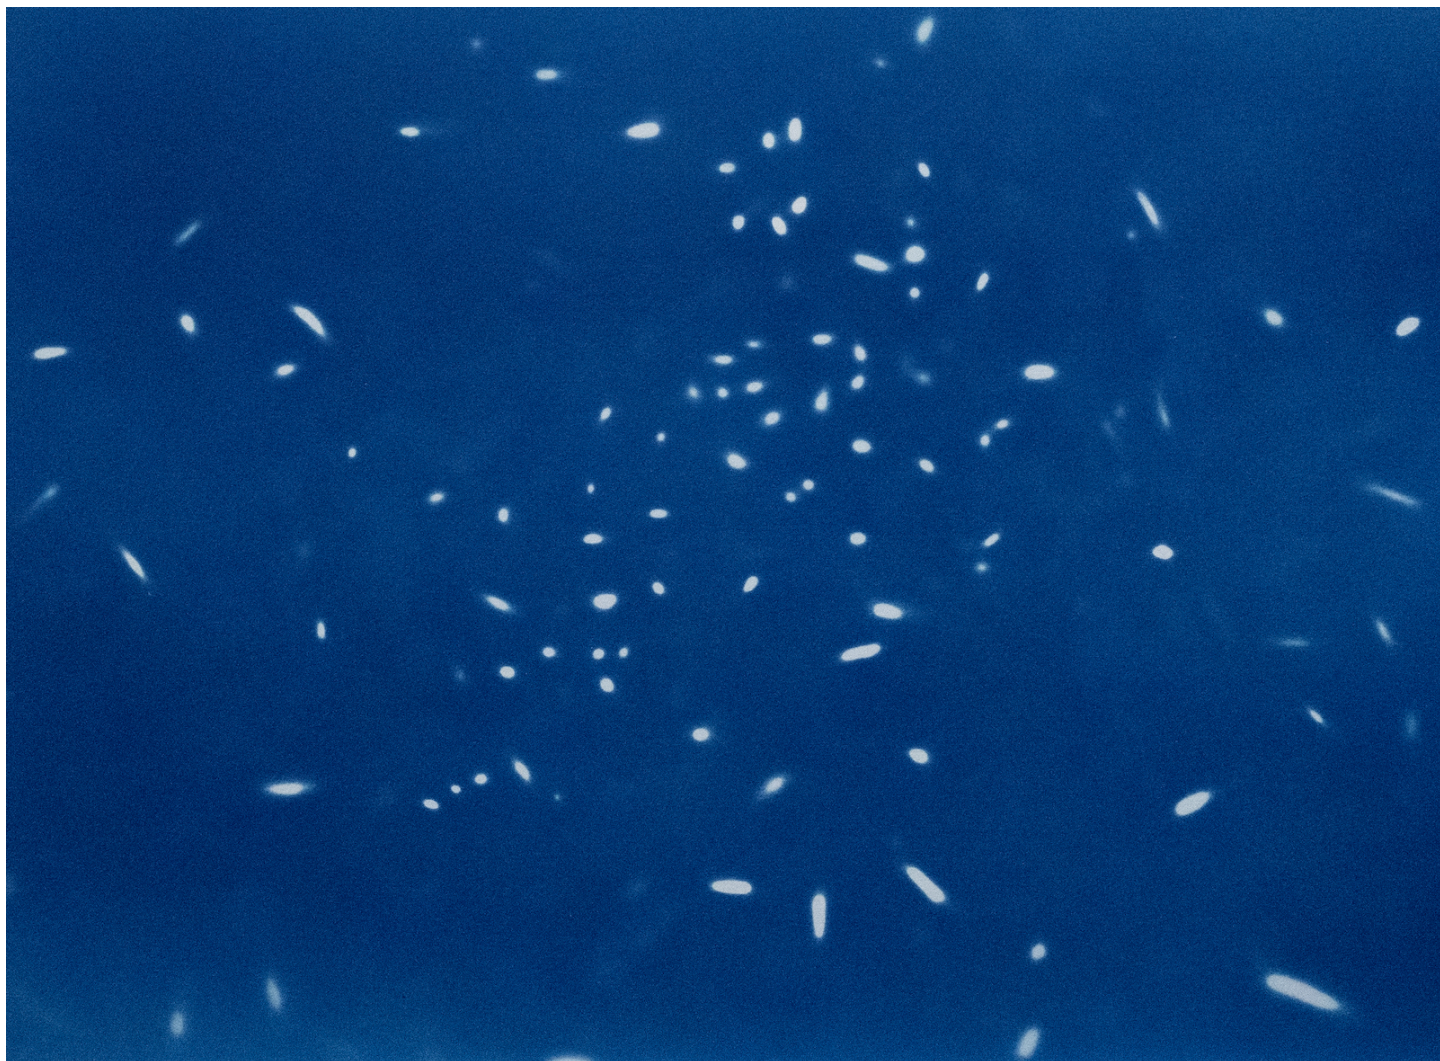

Cyrielle Gulacsy

Cyrielle Gulacsy

Terrestrial Light 03, 2023

Cyanotype on paper

Image: 39 x 53 cm

Frame: 40 x 54 cm

Unique artwork

Signed, titled, dated at the back

INV Nbr. CG2023035