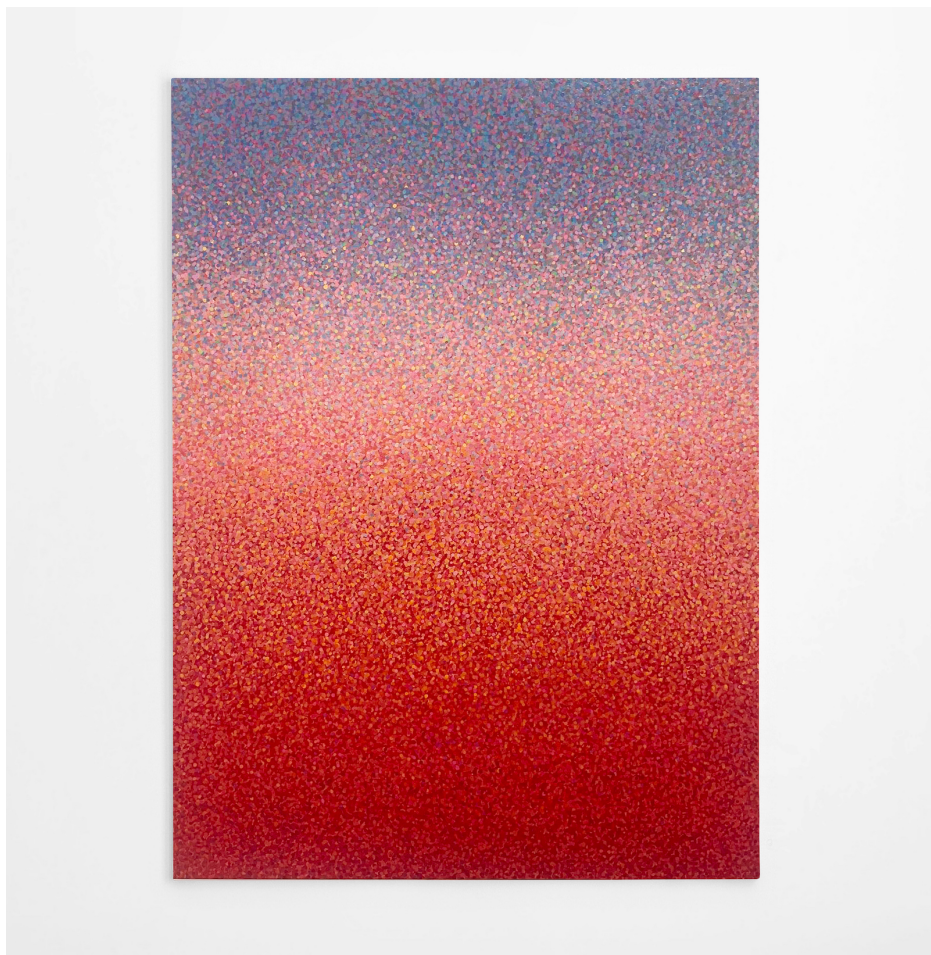

Cyrielle Gulacsy

Cyrielle Gulacsy

CS019, 2023

Acrylic on canvas

156 x 117 cm

Unique artwork

INV Nbr. CG2023056