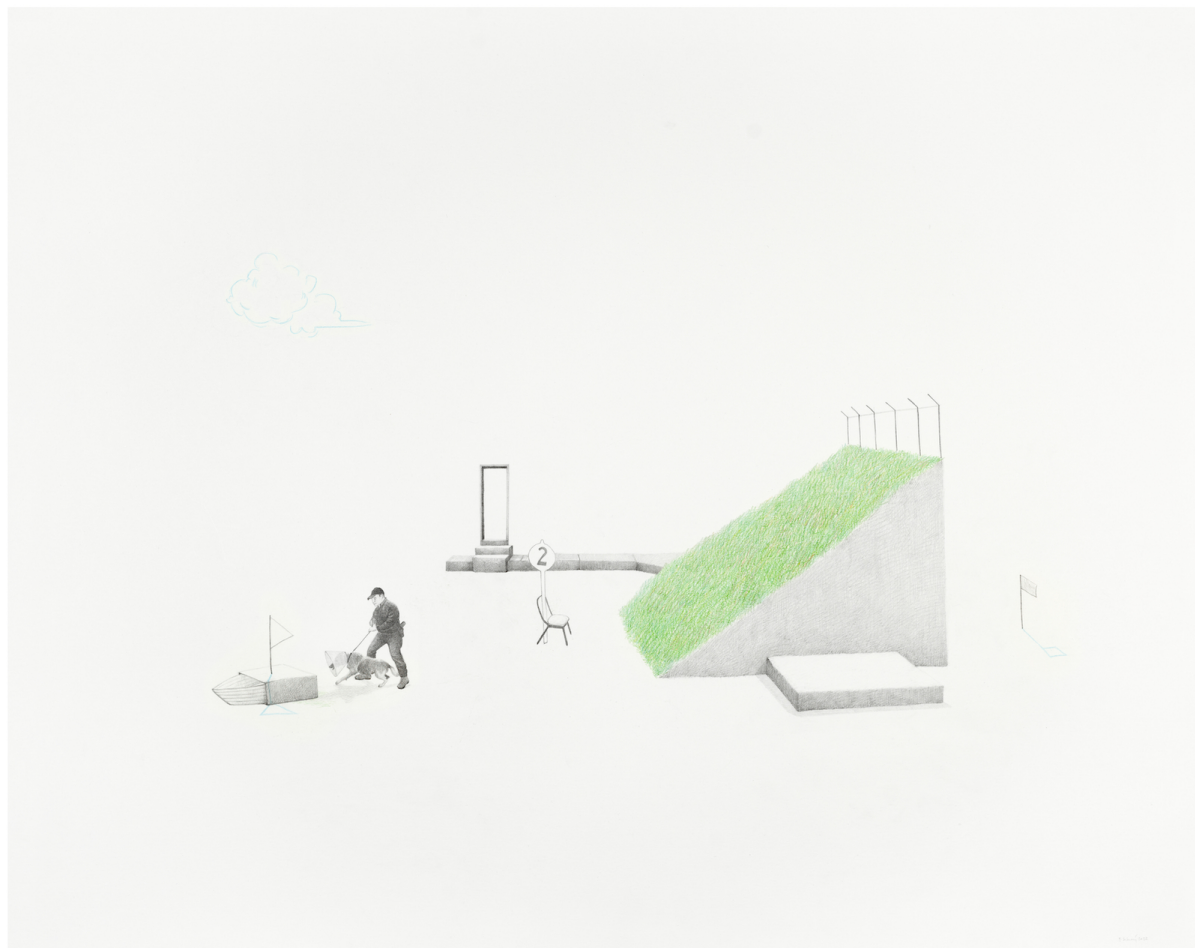

Massinissa Selmani

Massinissa Selmani

Distant things, 2022

Graphite and colored pencil on paper

66 x 83 cm

Frame: 72,5 x 89,5 cm

Unique artwork

Signed, bottom right

©Fred Froum / La Nouvelle Babylone

INV Nbr. MS2022014