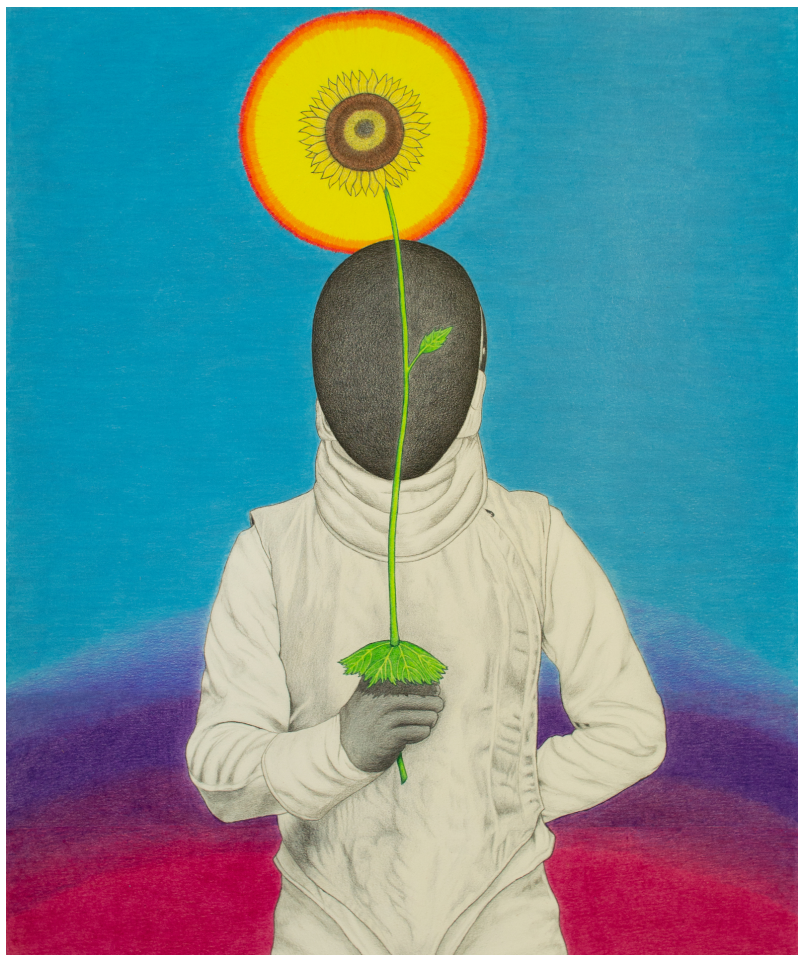

### **Maxime Verdier**

*Le souffle*, 2023

Colored pencils on paper

42 x 35 cm

Frame: 45 x 38 cm

Unique artwork

Signed and dated at the back

INV Nbr. MV2023021

## Maxime Verdier