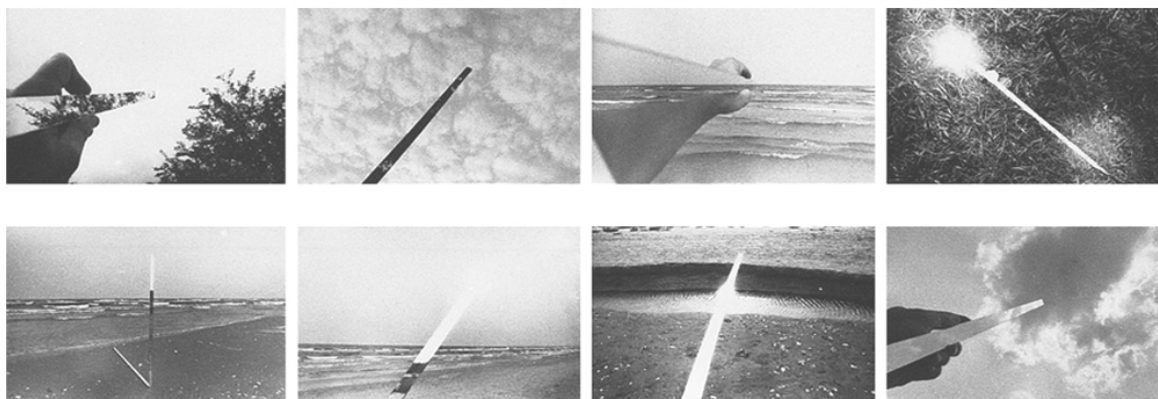

Decebal Scriba

Decebal Scriba

Labyrinth, 1984 - 1985

Série " Mirror"

8 vintage black and white gelatin silver prints

Image: 4,2 x 6,5 inch each

Frame: 42 x 82 x 3 cm

Unique artwork

INV Nbr. DS1985002