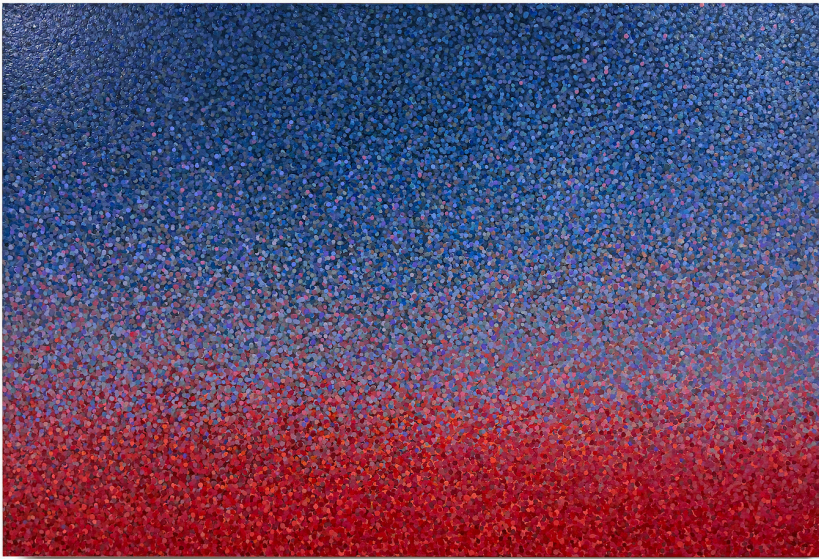

Cyrielle Gulacsy

Cyrielle Gulacsy

CS021, 2025

Acrylic on canvas

80 x 130 cm

Unique artwork

Titled and signed at the back

INV Nbr. CG2025002