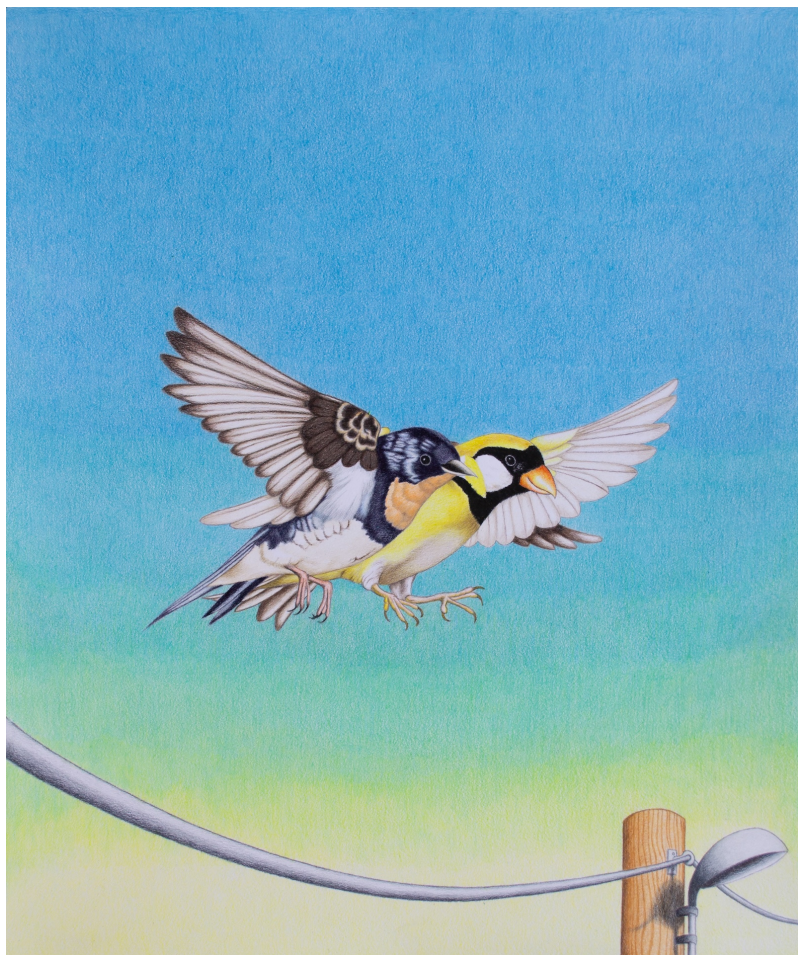

Maxime Verdier

Maxime Verdier

Les ailes du cœur, 2024

Color pencils on paper

42 x 35 cm

Frame: 46,5 x 39,4 cm

Unique artwork

Signed and dated at the back

INV Nbr. MV2024027