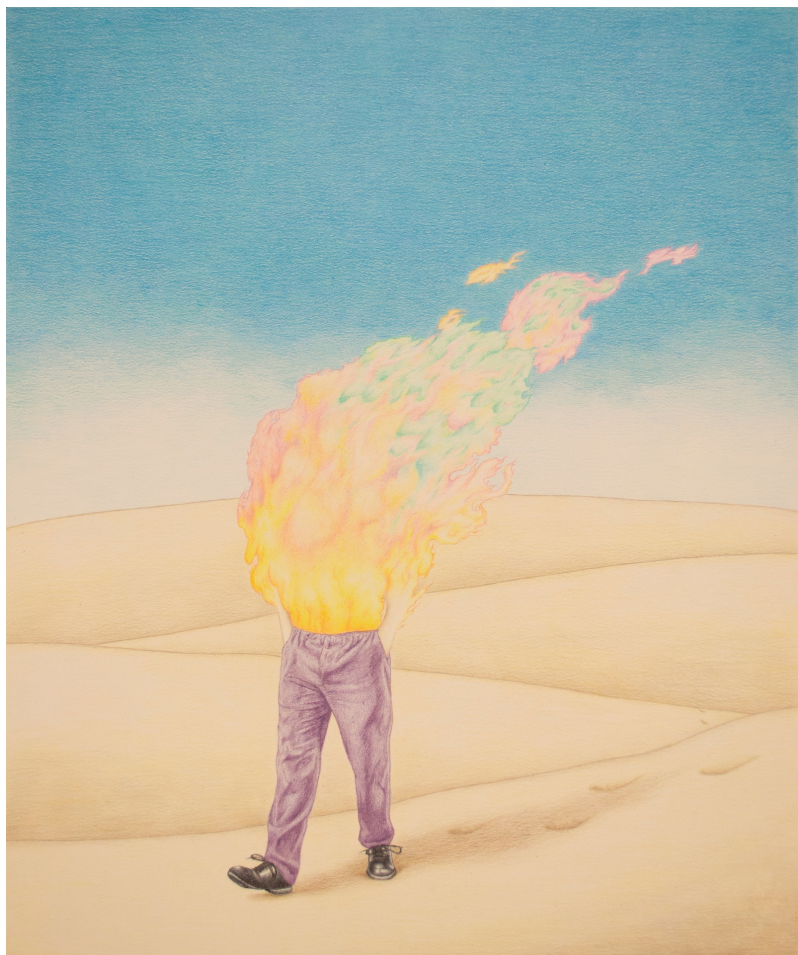

Drawing Now 2026

Cyrielle Gulacsy, Elga Heinzen, Élise Peroi, Massinissa Selmani, Maxime Verdier

Maxime Verdier

Maxime Verdier

Le plus beau des voyages, 2025

Color pencils on paper

42 x 35 cm

Unique artwork

Signed and dated at the back

INV Nbr. MV2025020

Maxime Verdier

Maxime Verdier

Borealis, 2025

Color pencils on paper

42 x 35 cm

Unique artwork