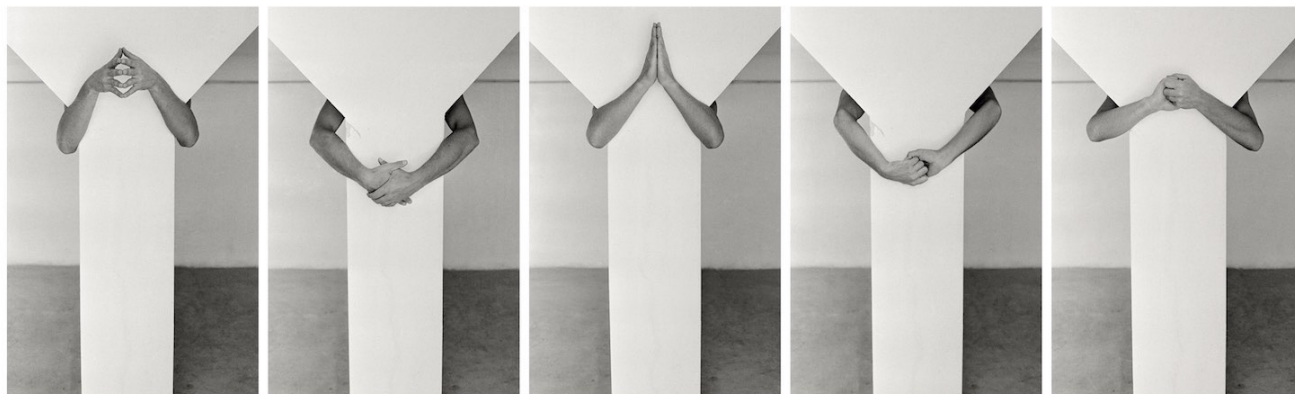

Watercolour on vintage gelatin silver print - dyptich

16,5 x 23 cm (each)

Frame: 32,5 x 59 x 3 cm

Unique artwork

INV Nbr. DS1980002

Decebal Scriba

Decebal Scriba

Signs (body work), 1974