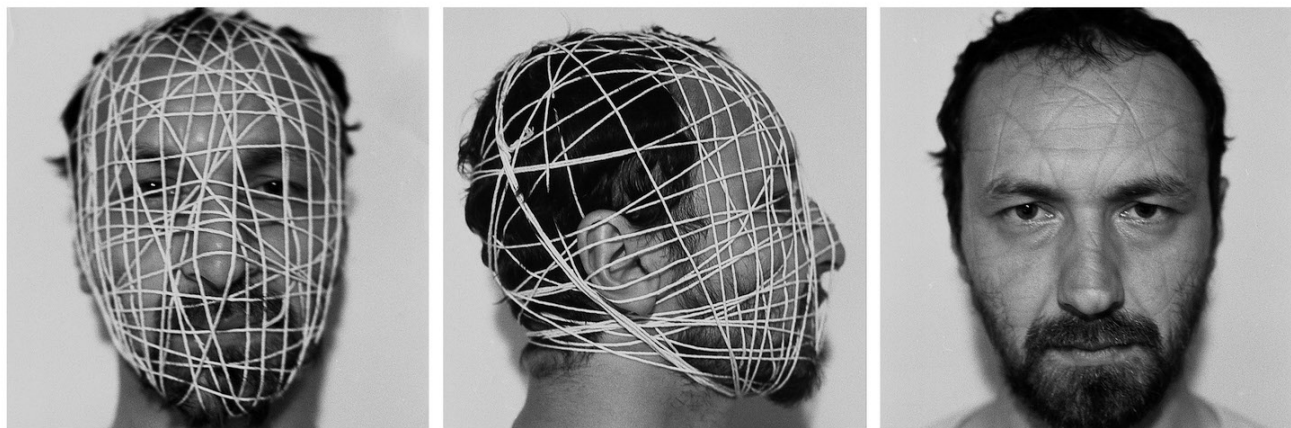

Decebal Scriba

Mask #01, 1973

b&w gelatin silver print, studio proof

Image: 2,75 x 3,9 inch

Frame: 29 x 32 x 2,5 cm

Unique artwork

INV Nbr. DS1973019

Decebal Scriba

Decebal Scriba

Mask #2, 1976

Série "Masks"

Black and white gelatin silver prints - Triptych

Image: 30 x 30 cm (each)

Frame: 42 x 104 x 3 cm

Edition of 5 ex + 2 EA

INV Nbr. DS1976001