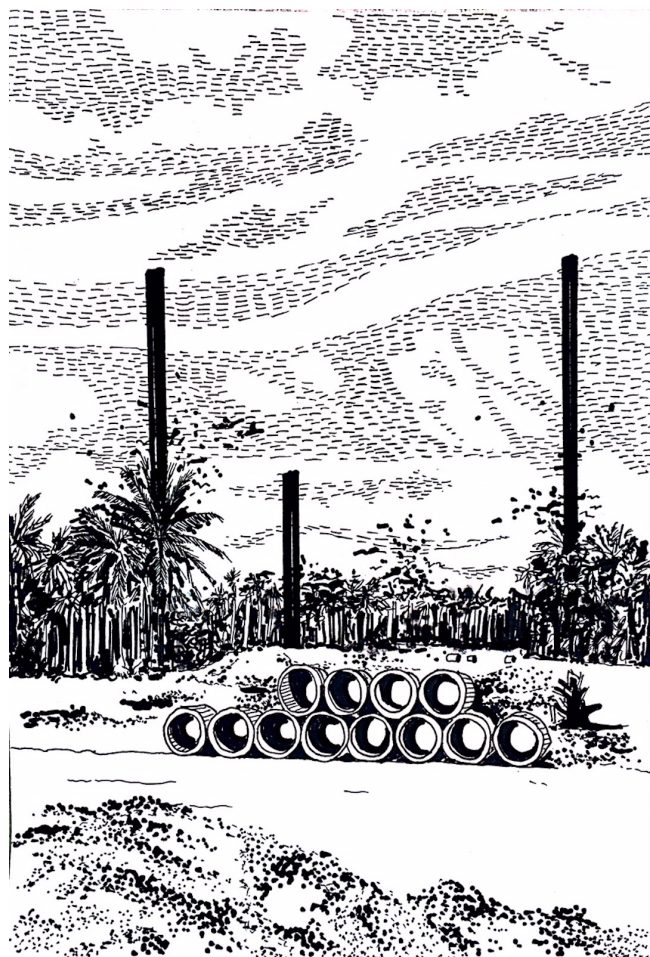

Bonne récupération, 2017

Grandmas

Drawing, felt on paper

25,5 x 19,5 inches

Unique artwork

Work signed at the back

INV Nbr. VM2017003

Chourouk Hriech