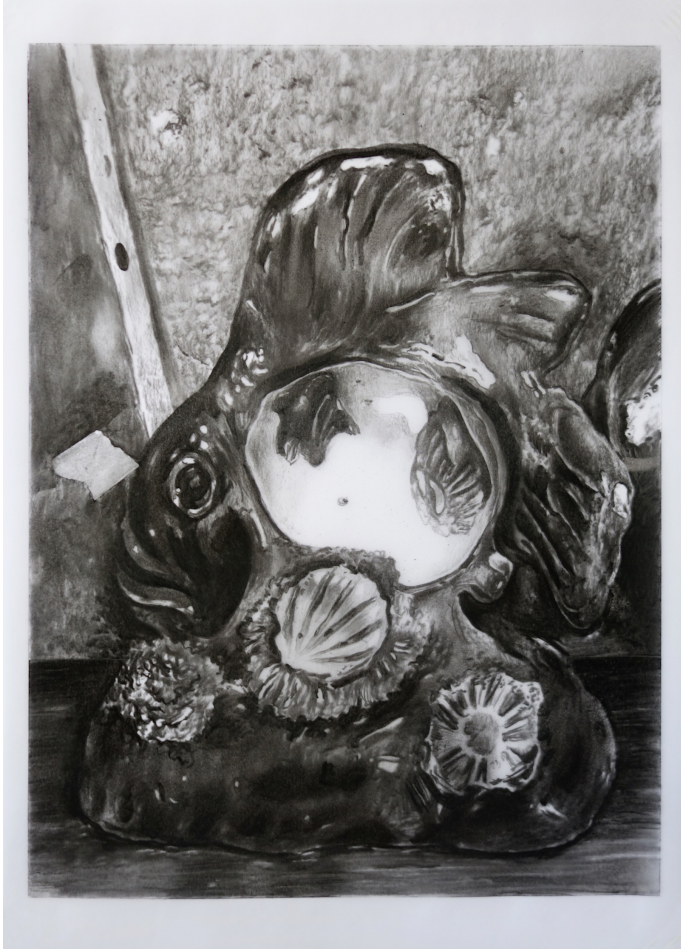

Mireille Blanc

Mireille Blanc

Poisson, 2020

Charcoal on tracing paper

42 x 29,7 cm

Frame: 46 x 33,5 x 3 cm

Unique artwork

INV Nbr. MBL2020004