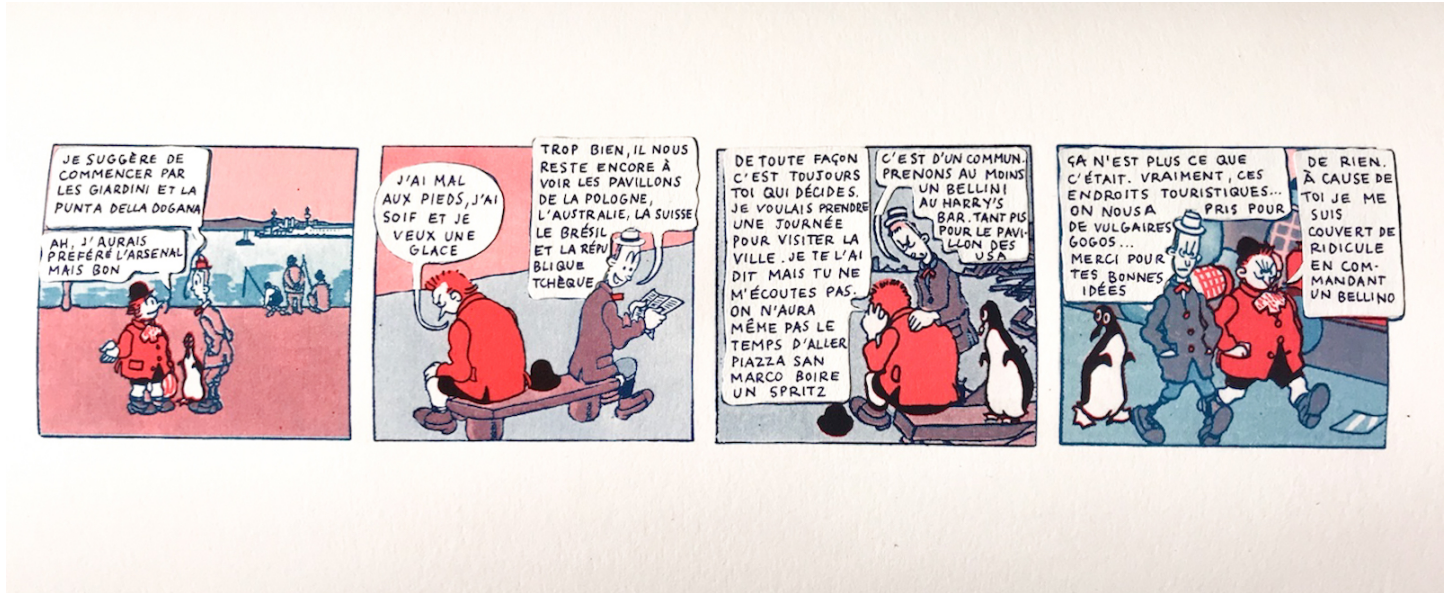

Valérie Mréjen

Valérie Mréjen

Venise, 2020

Puce et Zig

Collage on pigment print
2.76 x 12.2 in (7 x 31 cm)

Frame: 18,5 x 43 cm

Unique artwork
signed

INV Nbr. VM2020008