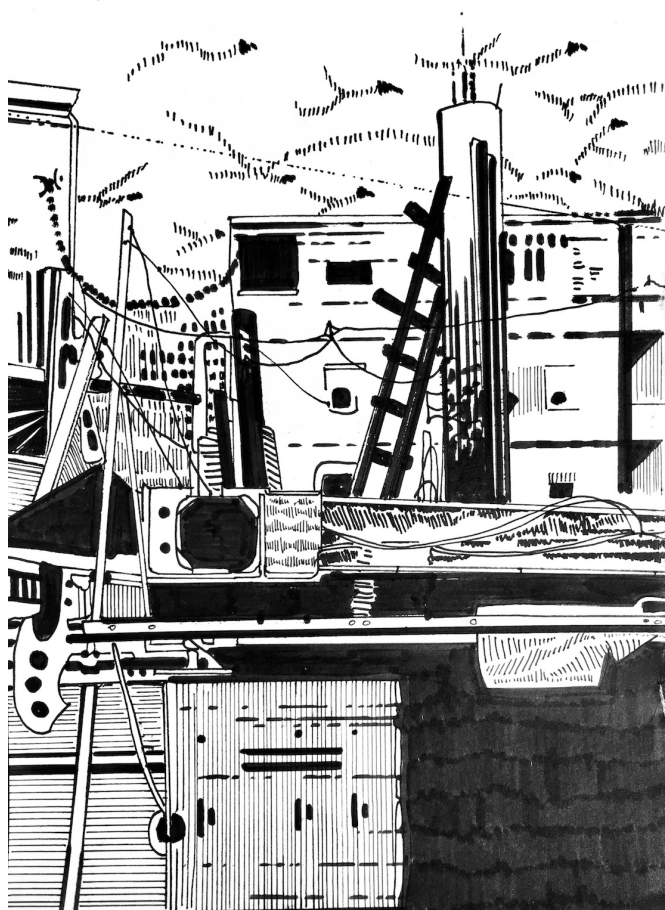

Chourouk Hriech

Chourouk Hriech

Tel Aviv #16, 2018

Série "Tel Aviv's lines"

Indian ink on paper

22 x 18 cm

Frame: 32 x 24,5 x 2,5 cm

Unique artwork

Dated and signed on the back

INV Nbr. CH2018016