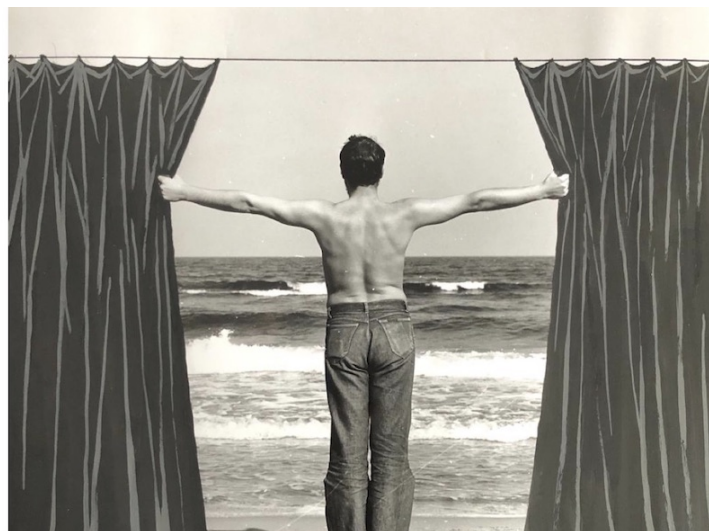

Lambda black and white gelatin silver print on baryté Ilford paper

Image: 30 x 45 cm

Frame: 43 x 57,5 x 3 cm

Edition of 5 ex + 2 EA

INV Nbr. DS1973018

Decebal Scriba

Decebal Scriba

Curtain #2 (performance project), 1980