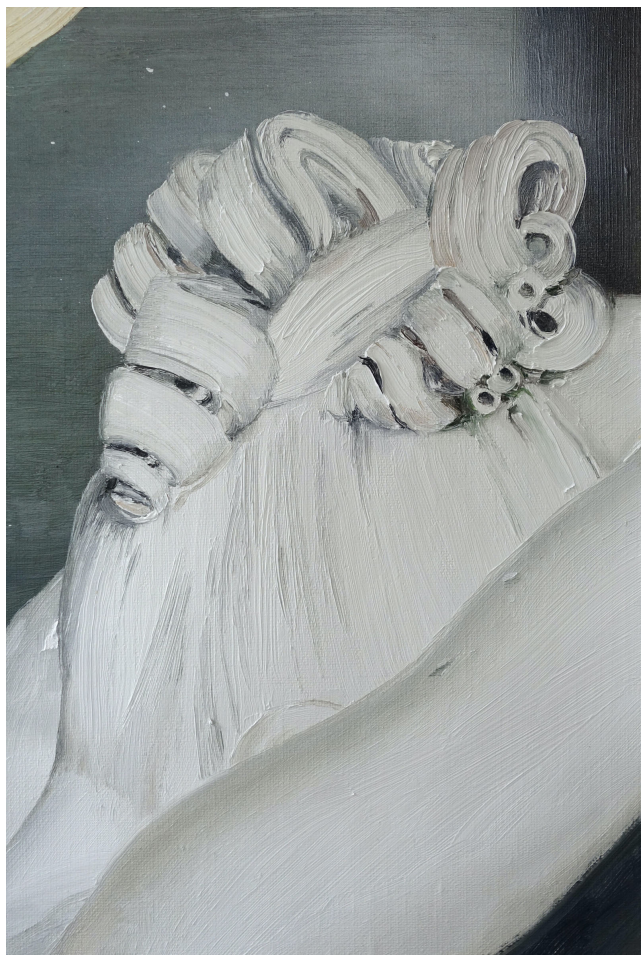

## Mireille Blanc

### **Mireille Blanc**

*Ice cream, 2020*

Oil on canvas

30 x 42 cm

Unique artwork

Titled, dated, signed on the back

INV Nbr. MBL2020008