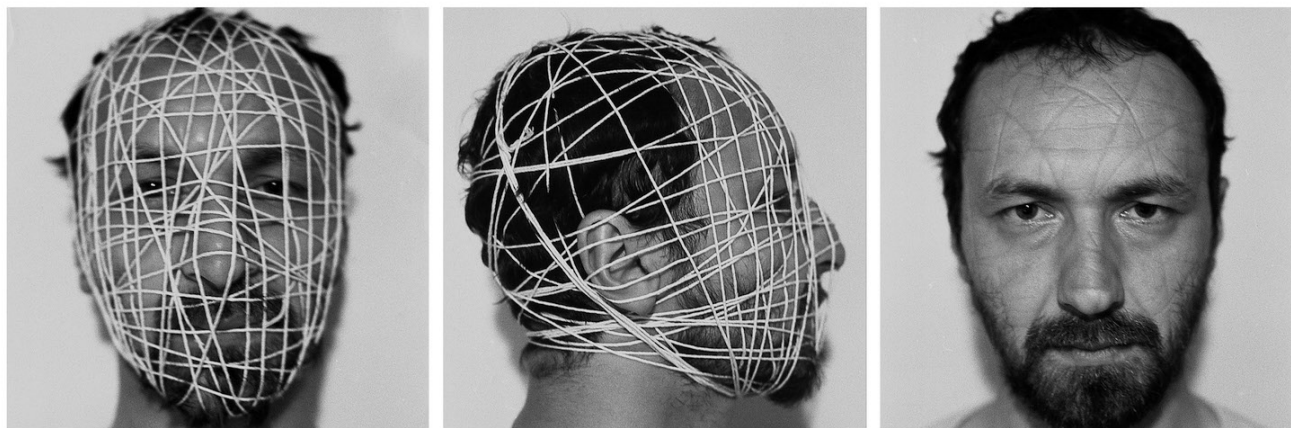

Decebal Scriba

Decebal Scriba

Mask #2, 1976

Série "Masks"

Black and white gelatin silver prints - Triptych

Image: 30 x 30 cm (each)

Frame: 42 x 104 x 3 cm

Edition of 5 ex + 2 EA