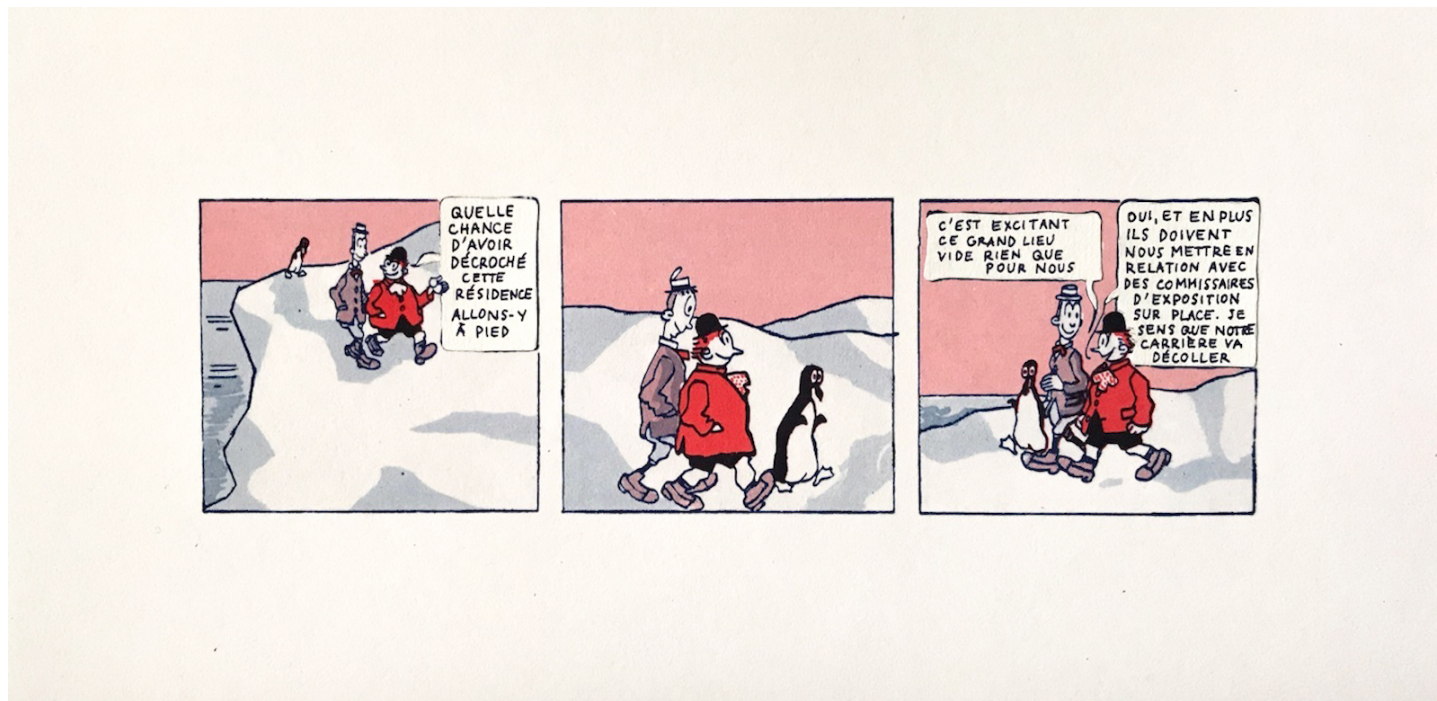

Valérie Mréjen

Valérie Mréjen

Résidence, 2020

Puce et Zig

Collage on pigment print

7 x 22 cm

Frame: 18,5 x 34 cm

Unique artwork

signed

INV Nbr. VM2020006