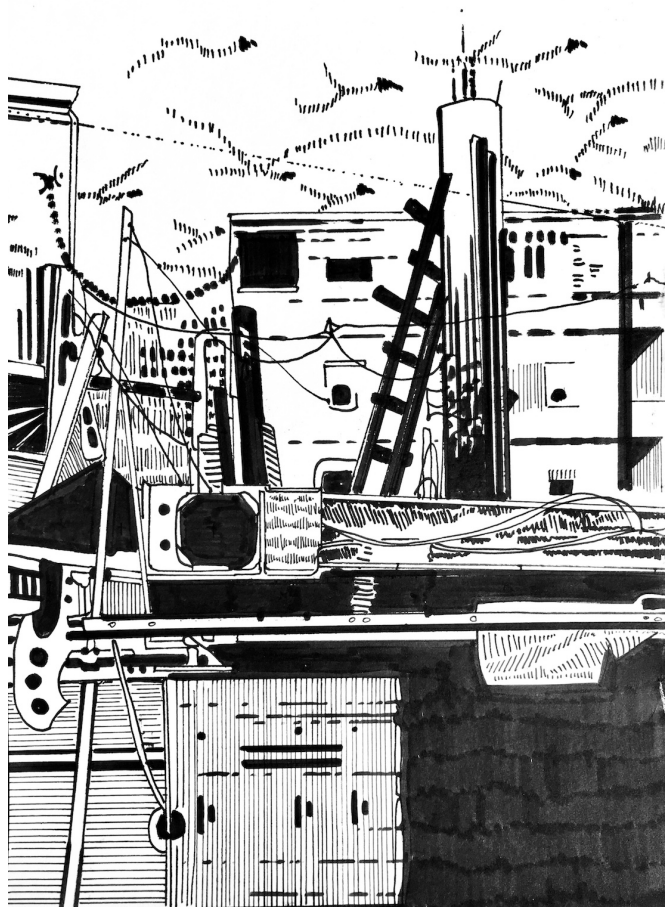

Chourouk Hriech

Chourouk Hriech

Tel Aviv #16, 2018

Série "Tel Aviv's lines"

Indian ink on paper

22 x 18 cm

Frame: 32 x 24,5 x 2,5 cm

Unique artwork

Dated and signed on the back

INV Nbr. CH2018016