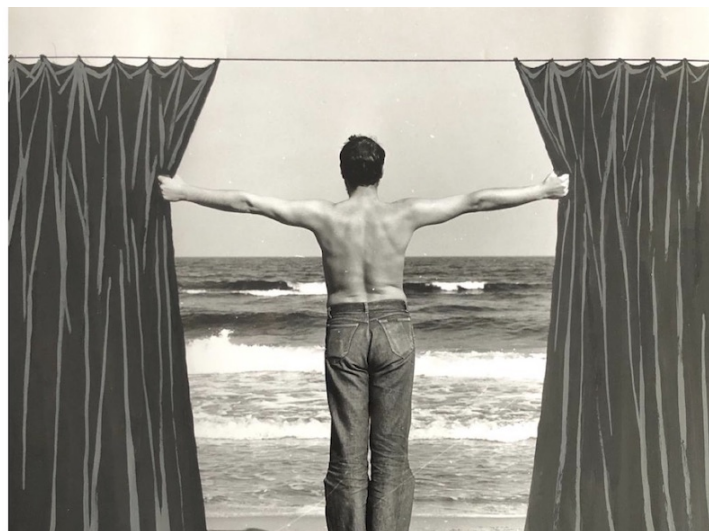

Decebal Scriba

Decebal Scriba

Curtain #2 (performance project), 1980

Watercolour on vintage gelatin silver print - dyptich

16,5 x 23 cm (each)

Frame: 32,5 x 59 x 3 cm

Unique artwork

INV Nbr. DS1980002