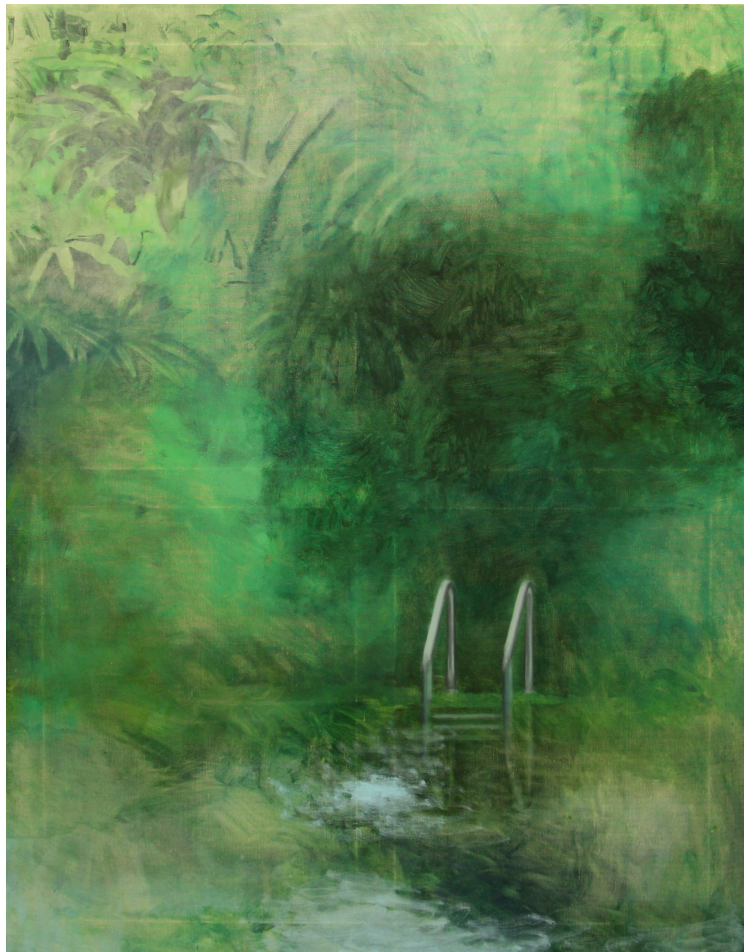

Yann Lacroix

Yann Lacroix

Sans titre, 2020

Oil on canvas

146 x 114 cm

Unique artwork

INV Nbr. YL2020017