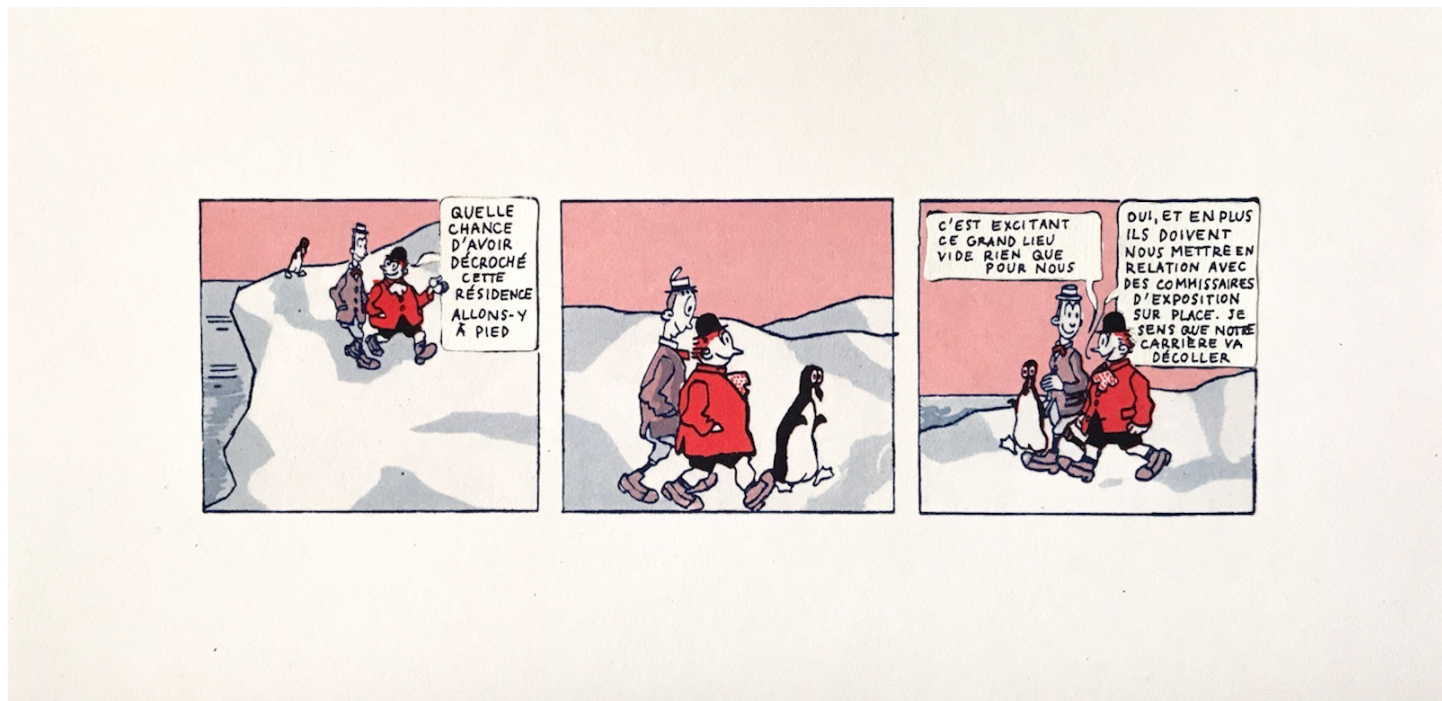

Valérie Mréjen

Valérie Mréjen

Résidence, 2020

Puce et Zig

Collage on pigment print

7 x 22 cm

Frame: 18,5 x 34 cm

Unique artwork

signed

INV Nbr. VM2020006