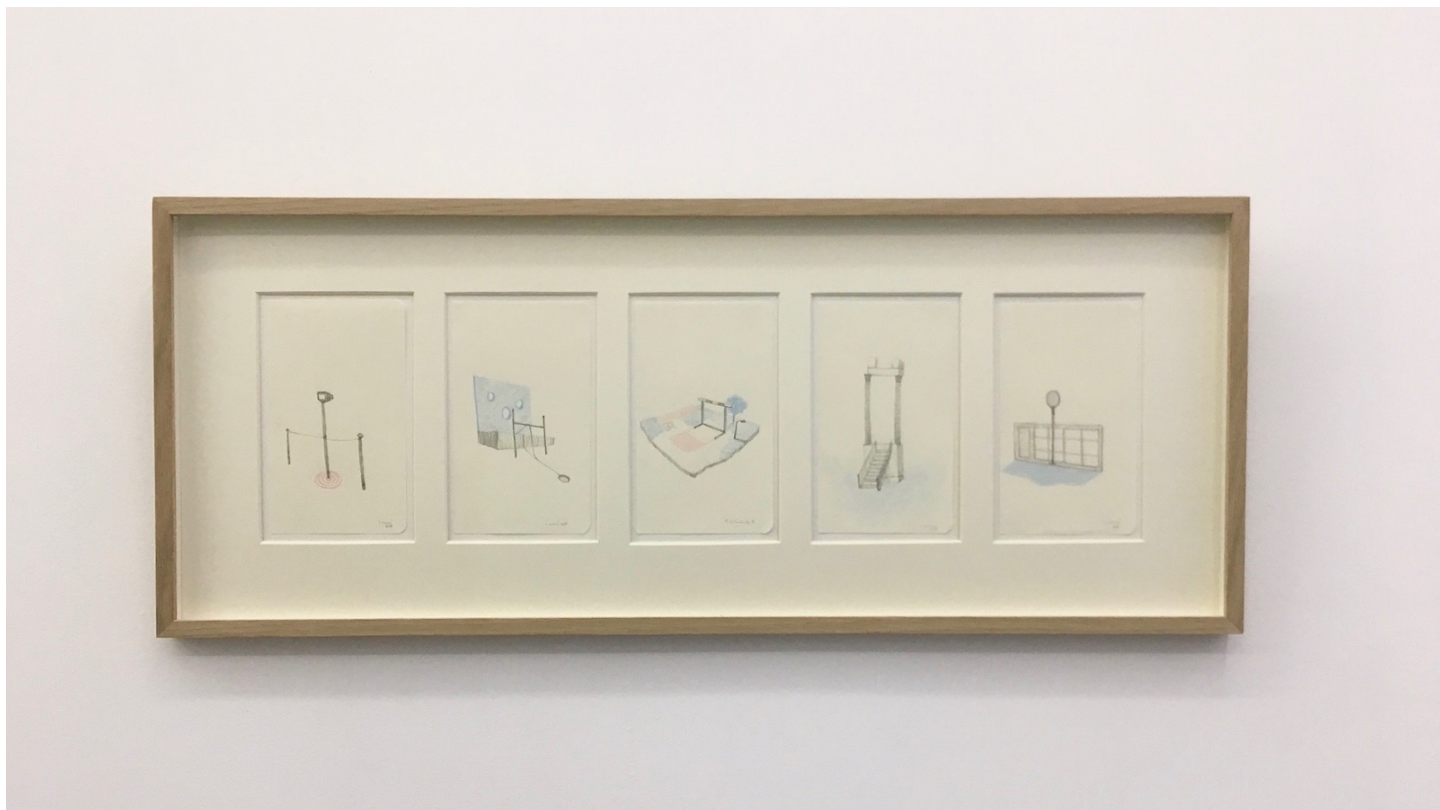

Massinissa Selmani

Massinissa Selmani

Episodes, 2018

Polyptych, graphite, coloured pencil

13,9 x 8,2 cm (each)

Frame: 26 x 64 x 2 cm

Unique artwork

Signed and date lower right

INV Nbr. MS2018040