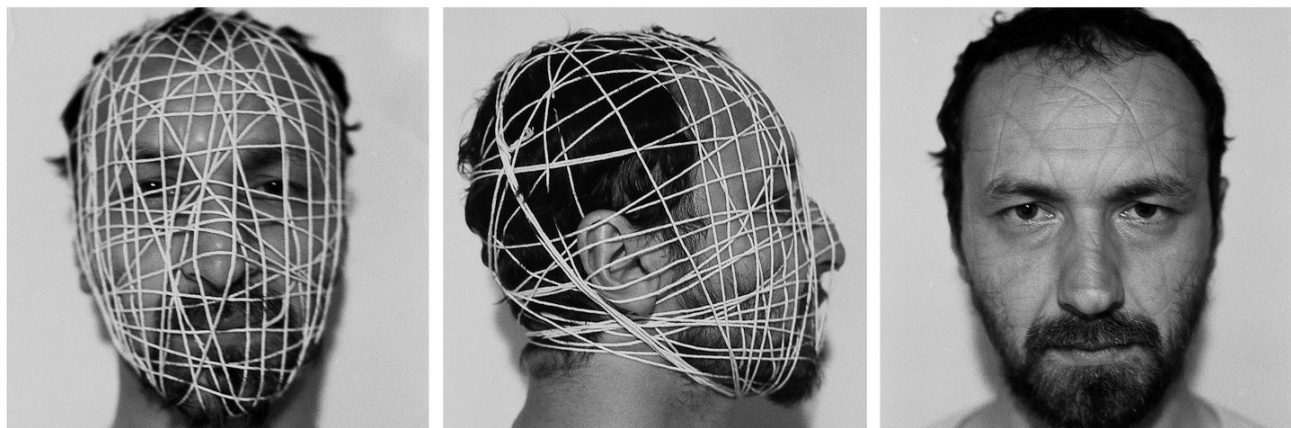

Decebal Scriba

Decebal Scriba

Mask #2, 1976

Série "Masks"

Black and white gelatin silver prints - Triptych

Image: 30 x 30 cm (each)

Frame: 42 x 104 x 3 cm

Edition of 5 ex + 2 EA

INV Nbr. DS1976001