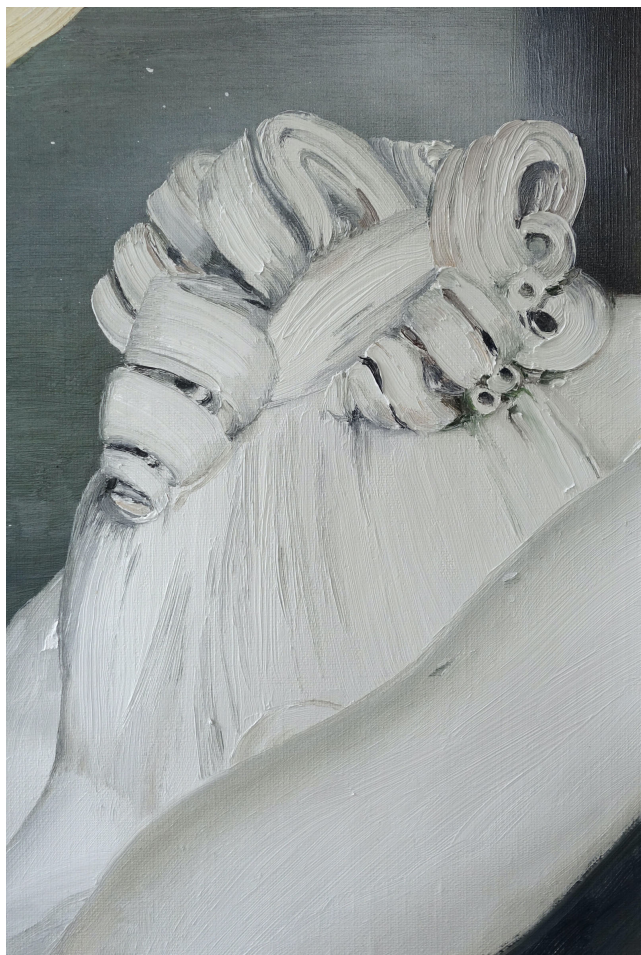

Ice cream, 2020

Oil on canvas

30 x 42 cm

Unique artwork

Titled, dated, signed on the back

INV Nbr. MBL2020008

Mireille Blanc

Mireille Blanc