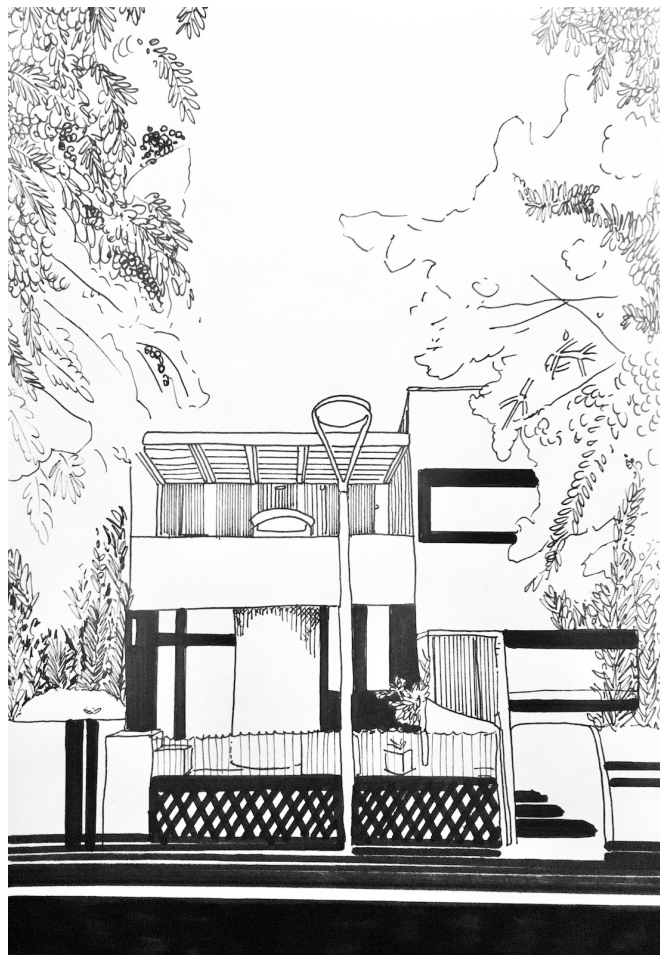

Chourouk Hriech

Chourouk Hriech

Sans titre ou ballades à la Cité Frugès #3, 2018

Indian ink on paper

8,2 x 5,7 inch

Unique artwork

INV Nbr. CH2018042