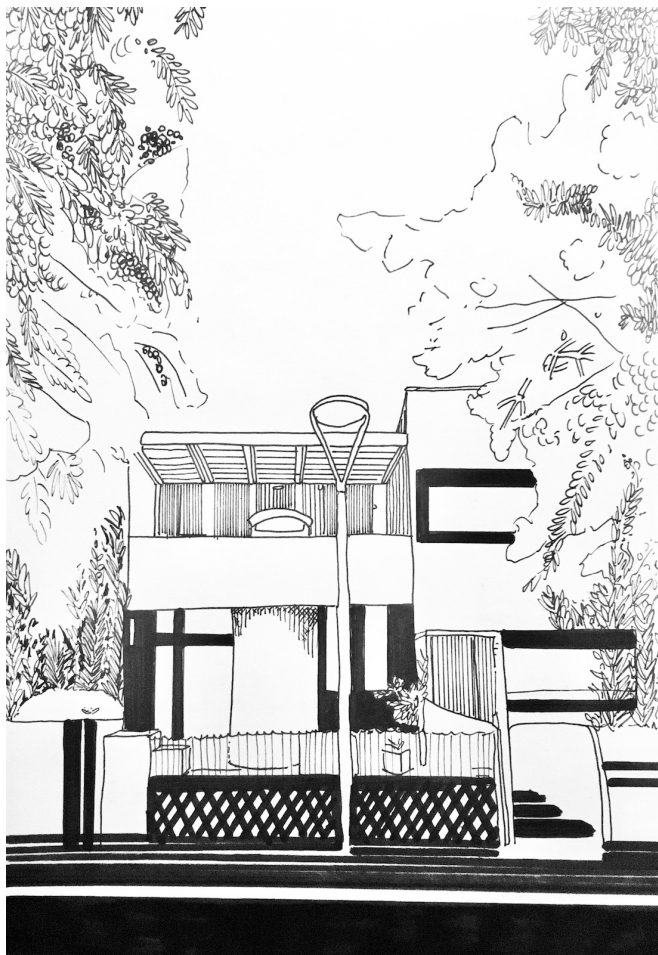

Chourouk Hriech

Chourouk Hriech

Sans titre ou ballades à la Cité Frugès #3, 2018

Indian ink on paper

8,2 x 5,7 inch

Unique artwork

INV Nbr. CH2018042