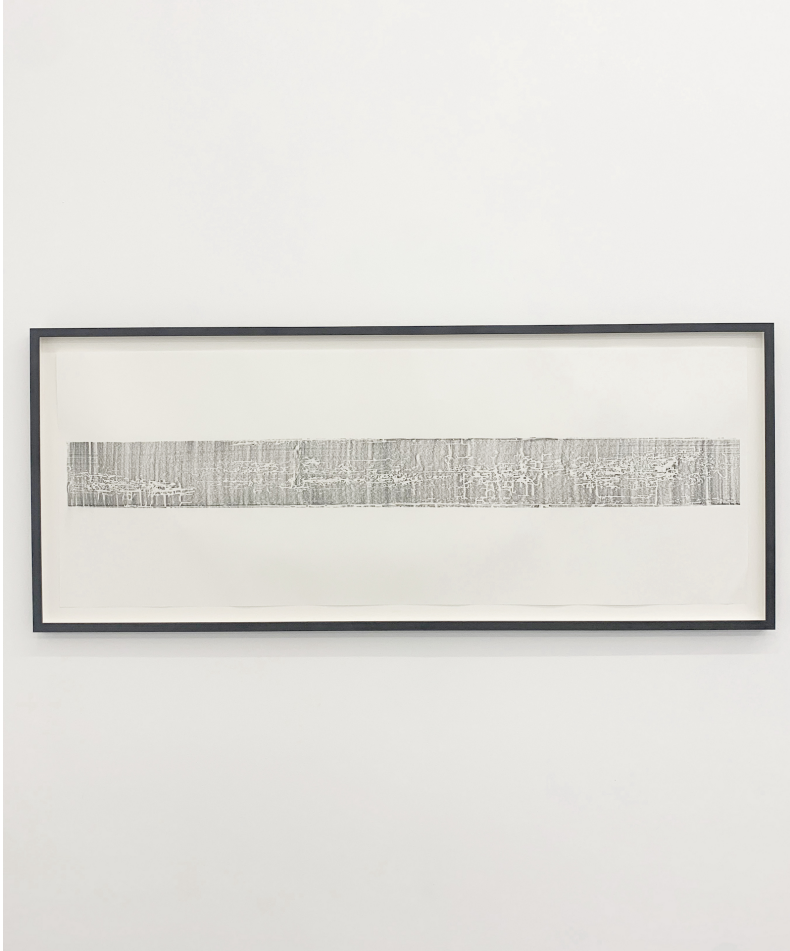

## Mireille Blanc

### **Mireille Blanc**

*Pull, dans les nuages*, 2019

Oil and spray on canvas

110 x 88 cm

Unique artwork

Titled, dated, signed on the back (upper right)

INV Nbr. MBL2019010

## Julien Discrit