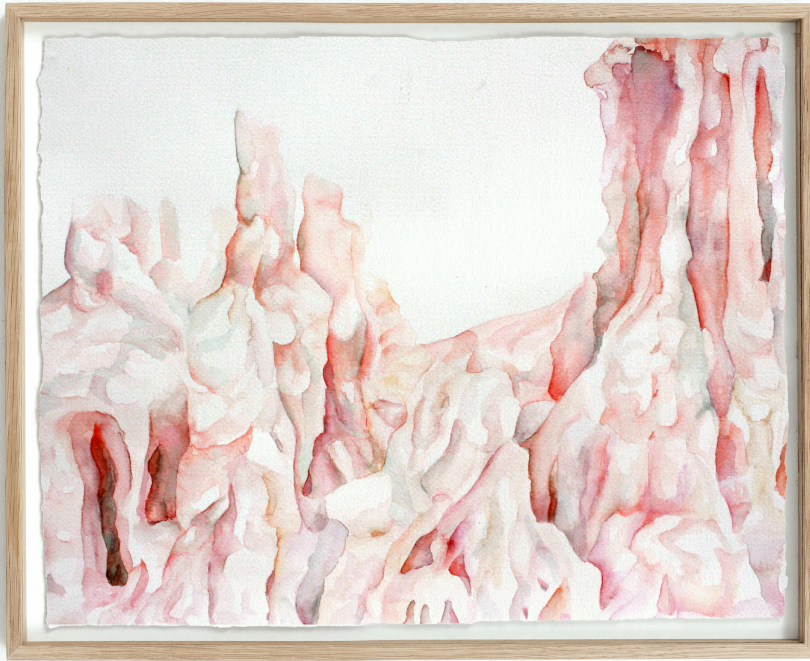

Frame: 50 x 40 cm

Unique artwork

INV Nbr. JM2022015

Juliette Minchin

Juliette Minchin

Vallée de chair #1, 2020

Watercolor on paper

33 x 41 cm