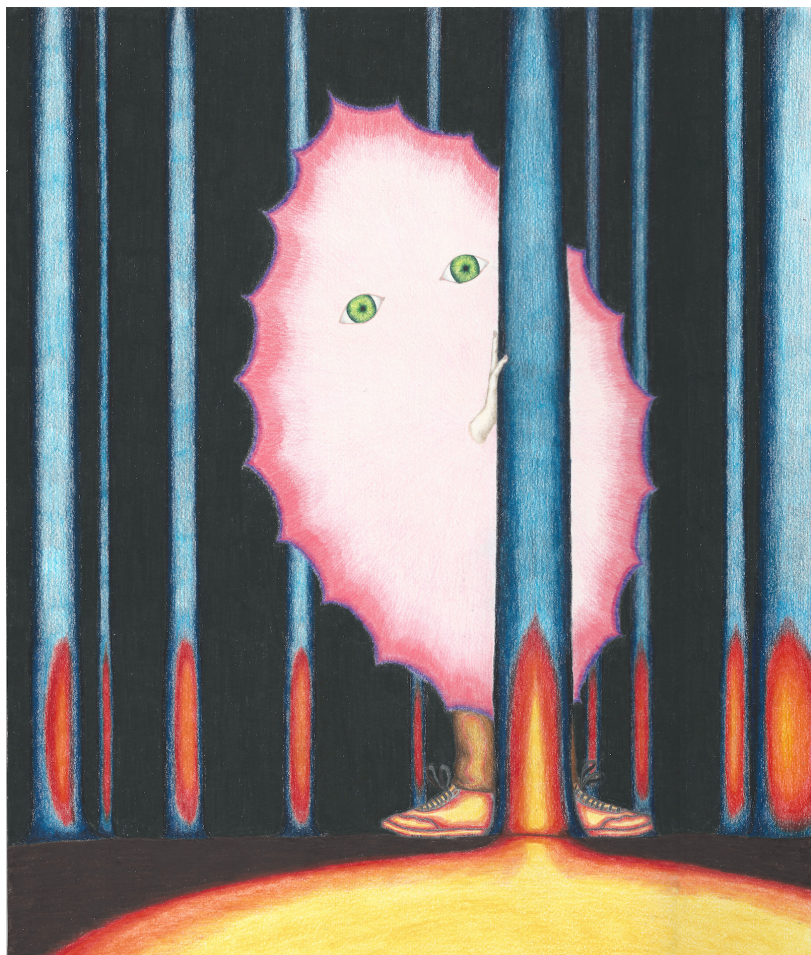

Maxime Verdier

Maxime Verdier

L'apparition, 2021

Color pencils on paper

45 x 32 cm

Unique artwork

INV Nbr. MV2021014