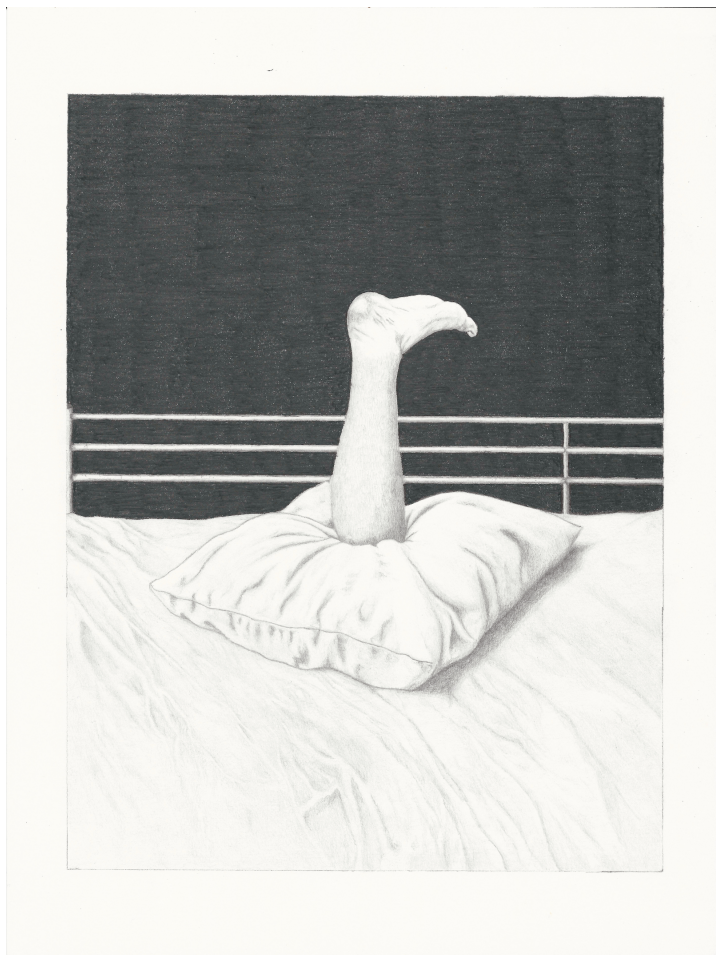

Maxime Verdier

Les griffes de la nuit, 2021

Graphite on paper

32 x 24 cm

Unique artwork

Signed on the back

INV Nbr. MV2021007

Maxime Verdier

Maxime Verdier

Les sables mouvants, 2021

Graphite on paper

32 x 24 cm

Unique artwork

Signed on the back

INV Nbr. MV2021012

Maxime Verdier