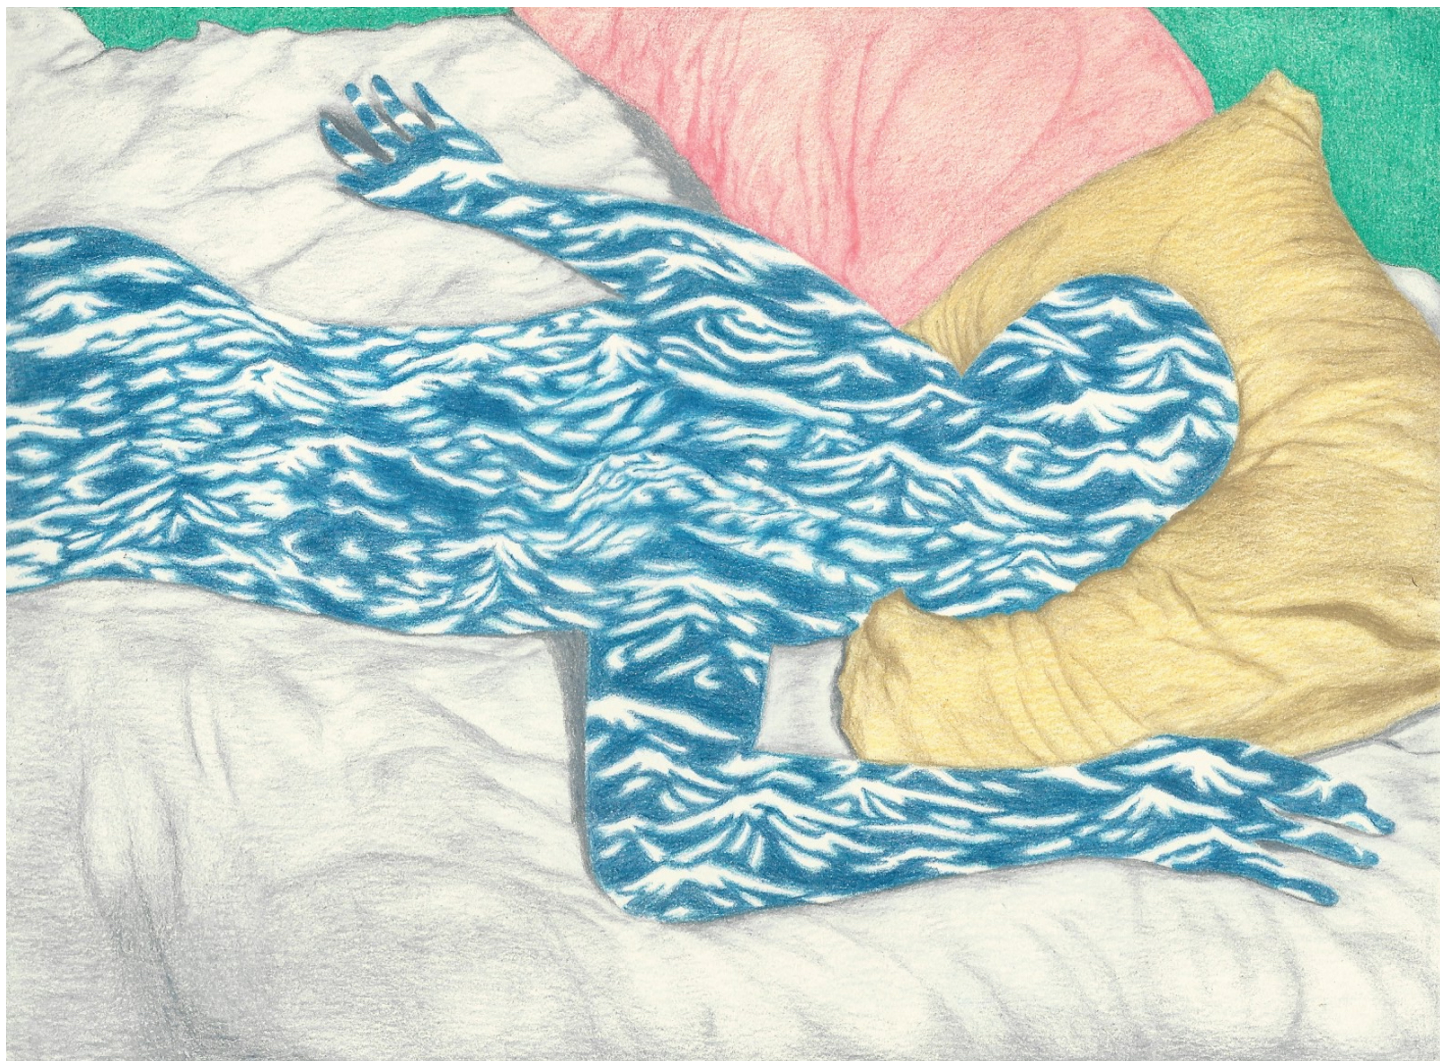

La lisière sauvage, 2021

Colored pencils and oil pastels on paper

210 x 150 cm

Unique artwork

INV Nbr. MV2021008

Maxime Verdier

Maxime Verdier

Hadal, 2020