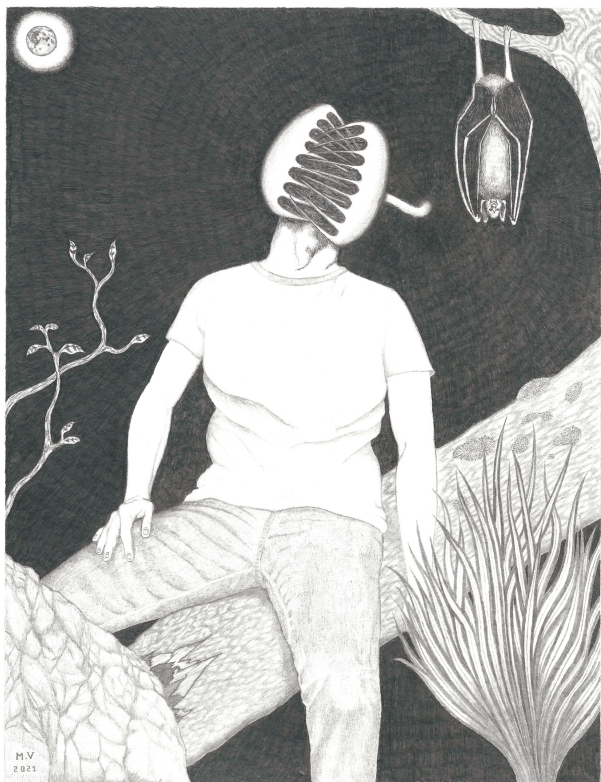

Cosmic Dancer, 2020

Color pencils on paper

18 x 14,5 cm

Frame: 28 x 23 x 2,5 cm

Unique artwork

Signed at the back

INV Nbr. MV2020010

Maxime Verdier