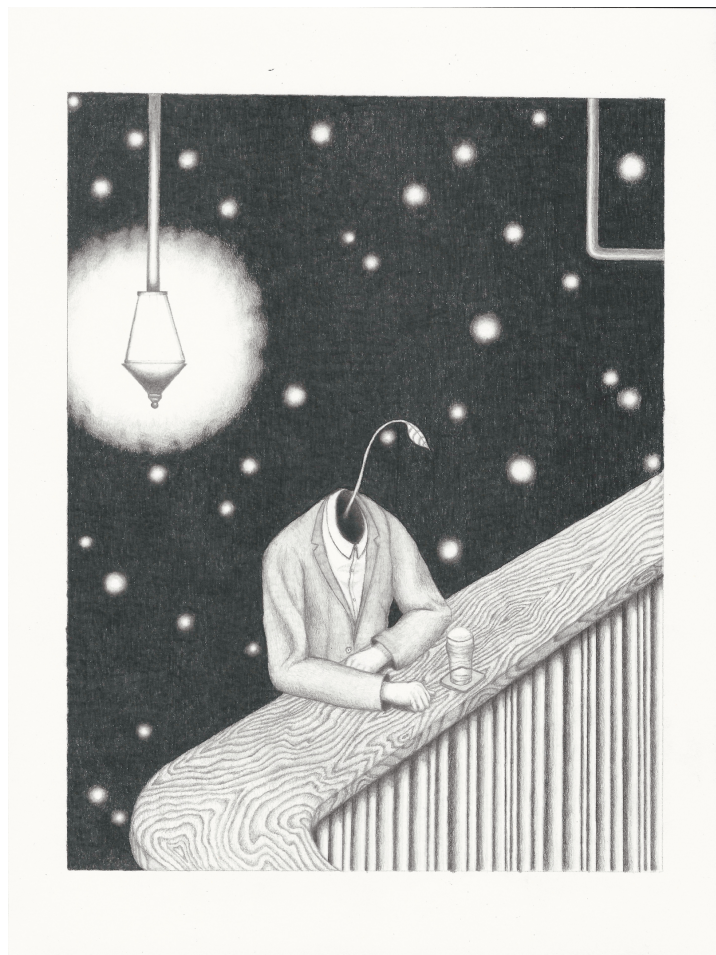

Maxime Verdier

Les sables mouvants, 2021

Graphite on paper

32 x 24 cm

Unique artwork

Signed on the back

INV Nbr. MV2021012

Maxime Verdier