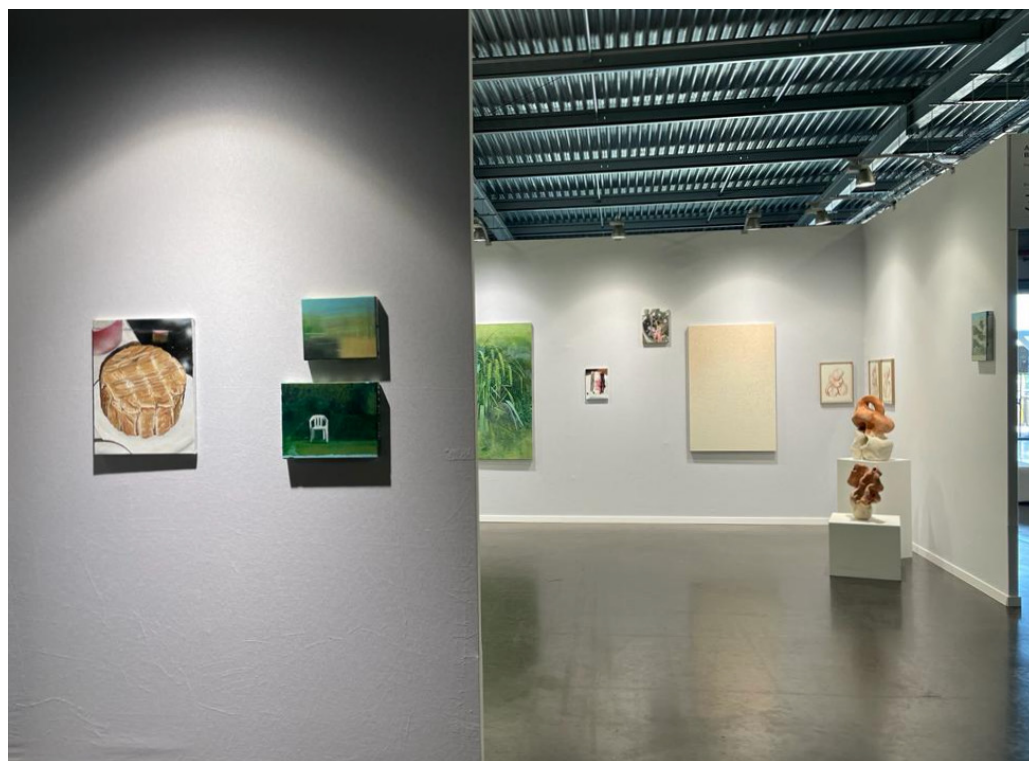

## Exhibition View

### **BAD + Bordeaux 2022**

Stand R+1 34

Marion Baruch, Mireille Blanc, Julien Discrit, Cyrielle Gulacsy, Yann Lacroix, Juliette Minchin, Seton Smith