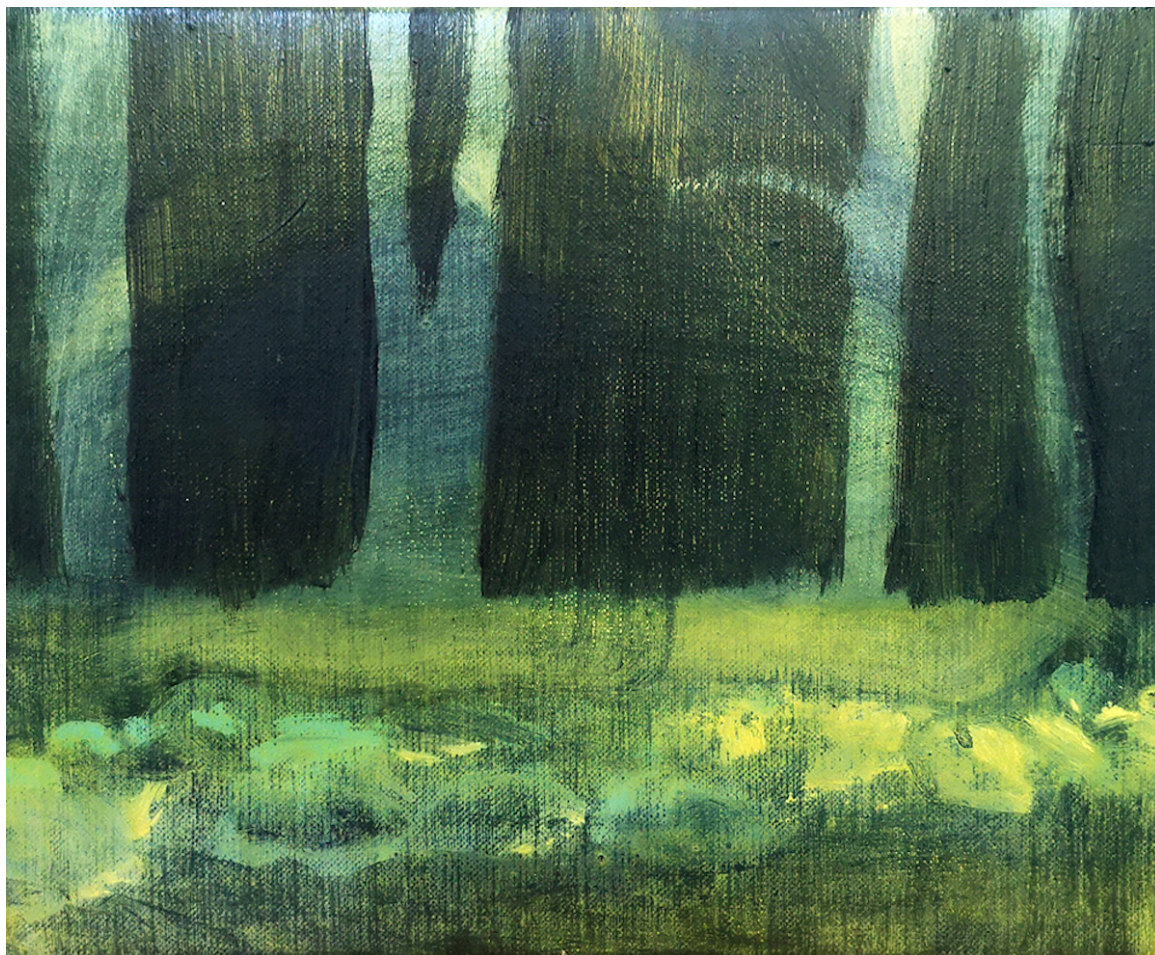

Yann Lacroix

Yann Lacroix

Sous-bois, 2019

Oil on canvas

8,6 x 10,6 inch

Unique artwork

Titled, signed and dated at the back

INV Nbr. YL2019011