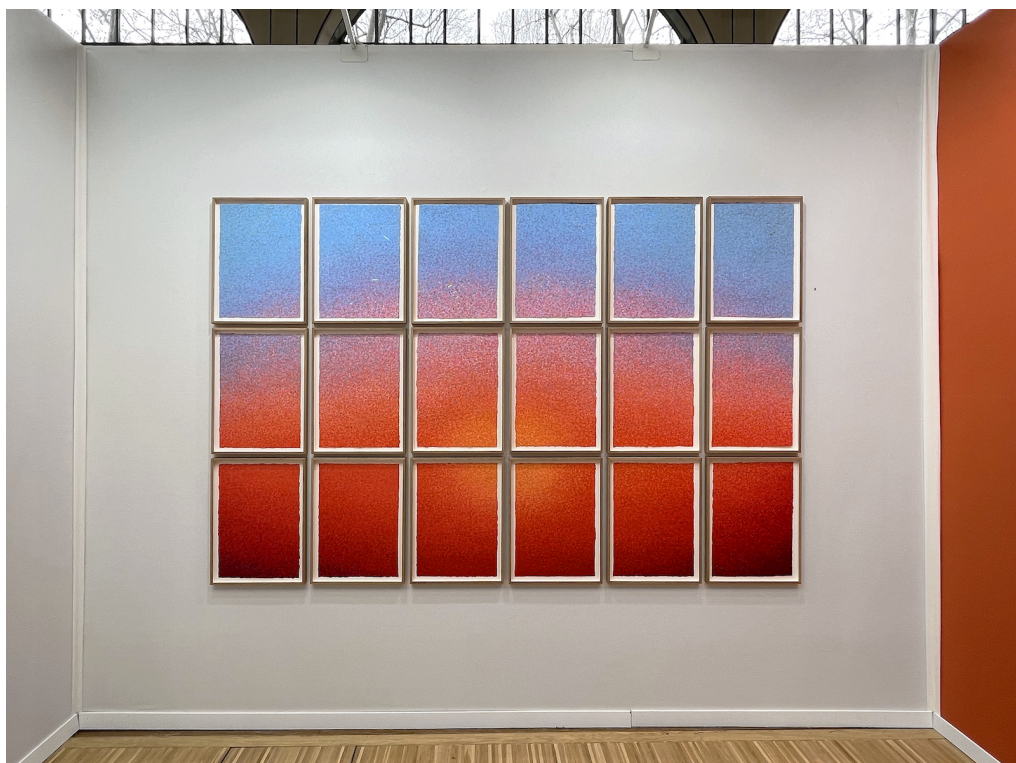

## Drawing Now 2023

Mireille Blanc, Cyrielle Gulacsy

Location : Carreau du temple, 75003 - Stand A15

From 23 March 2023 to 26 March 2023

**DRAWING  
NOW ART FAIR**

## Exhibition View