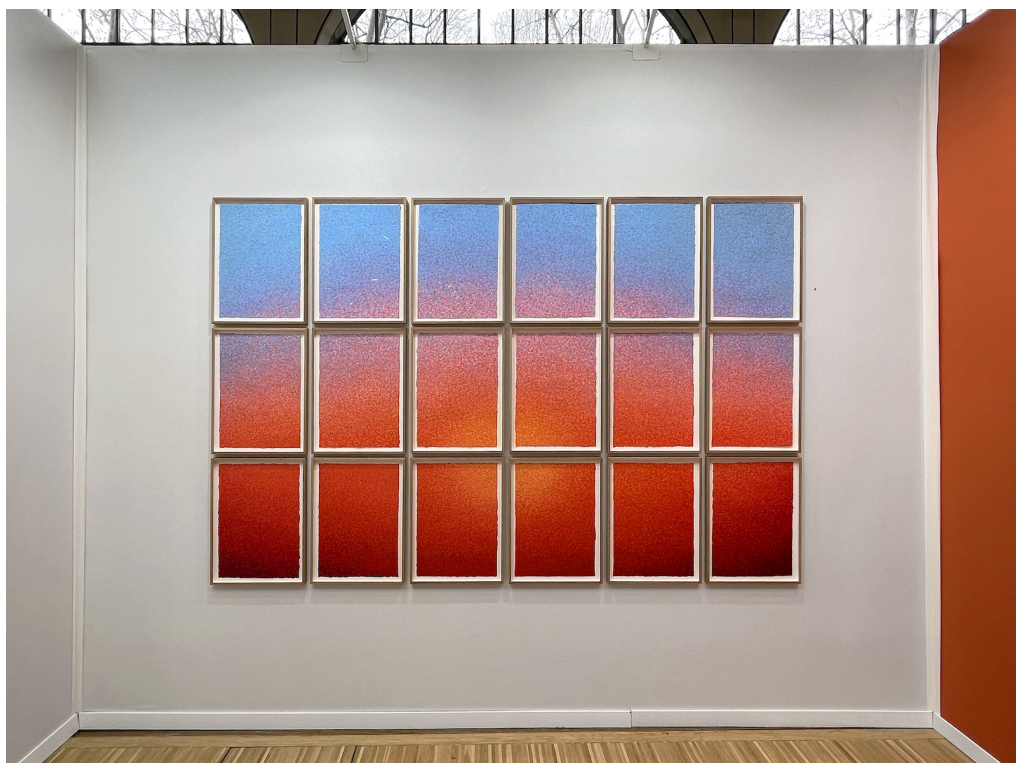

Press release

Drawing Now 2023

Mireille Blanc, Cyrielle Gulacsy

Location : Carreau du temple, 75003 - Stand A15

From 23 March 2023 to 26 March 2023

DRAWING
NOW ART FAIR

Exhibition View

Drawing Now 2023

Mireille Blanc, Cyrielle Gulacsy

Exhibition View

Drawing Now 2023

Mireille Blanc, Cyrielle Gulacsy

Exhibition View

Drawing Now 2023

Mireille Blanc, Cyrielle Gulacsy

Exhibition View