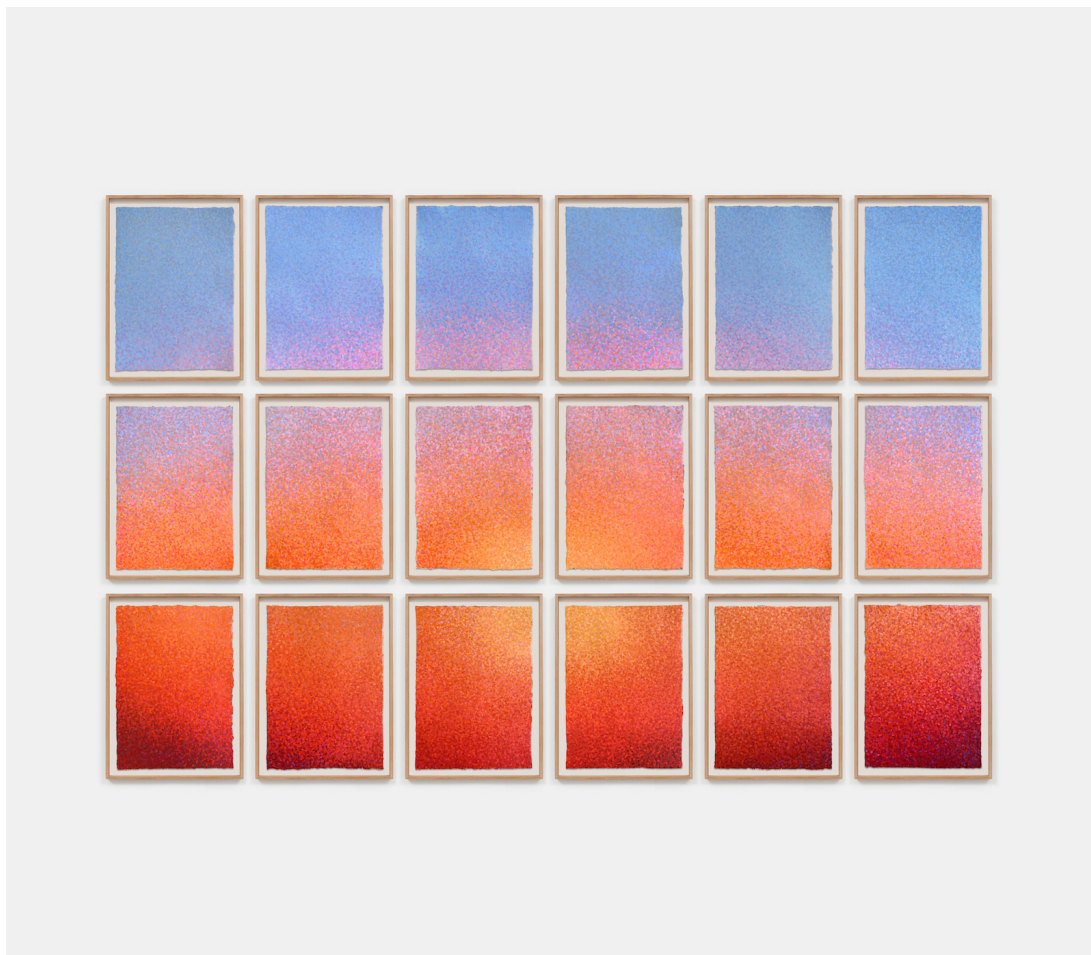

Cyrielle Gulacsy

Cyrielle Gulacsy

Overview O;04, 2023

Acrylic ink on paper

64 x 92 cm

Frame: 70 x 98 cm

Unique artwork

Tiled, dated and signed at the back

INV Nbr. CG2023021

Cyrielle Gulacsy

Cyrielle Gulacsy

Polyptyque - Light fragment, 2023

Series of 18 pieces, Acrylic on paper

50,5 x 36 cm each

Unique artwork

INV Nbr. CG2023001