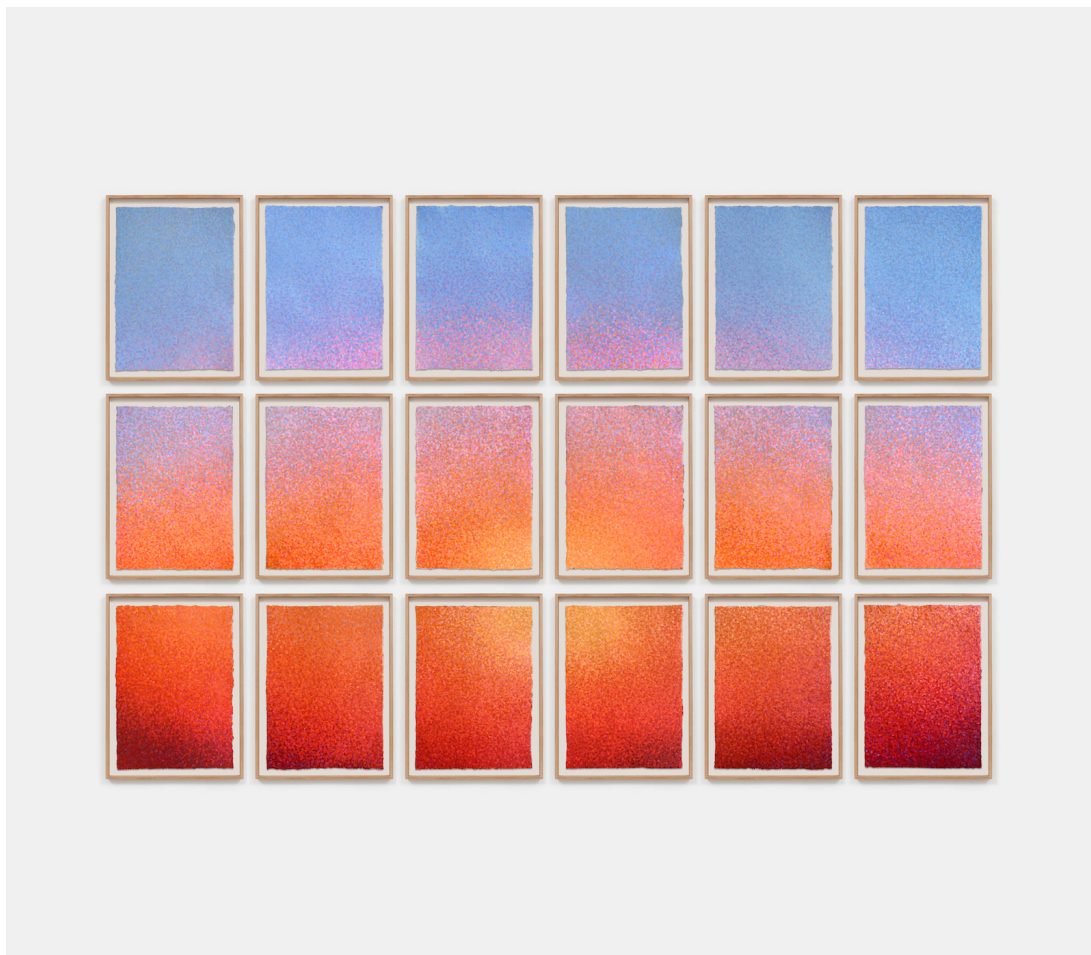

Cyrielle Gulacsy

Cyrielle Gulacsy

Polyptyque - Light fragment, 2023

Series of 18 pieces, Acrylic on paper

50,5 x 36 cm each

Unique artwork

INV Nbr. CG2023001