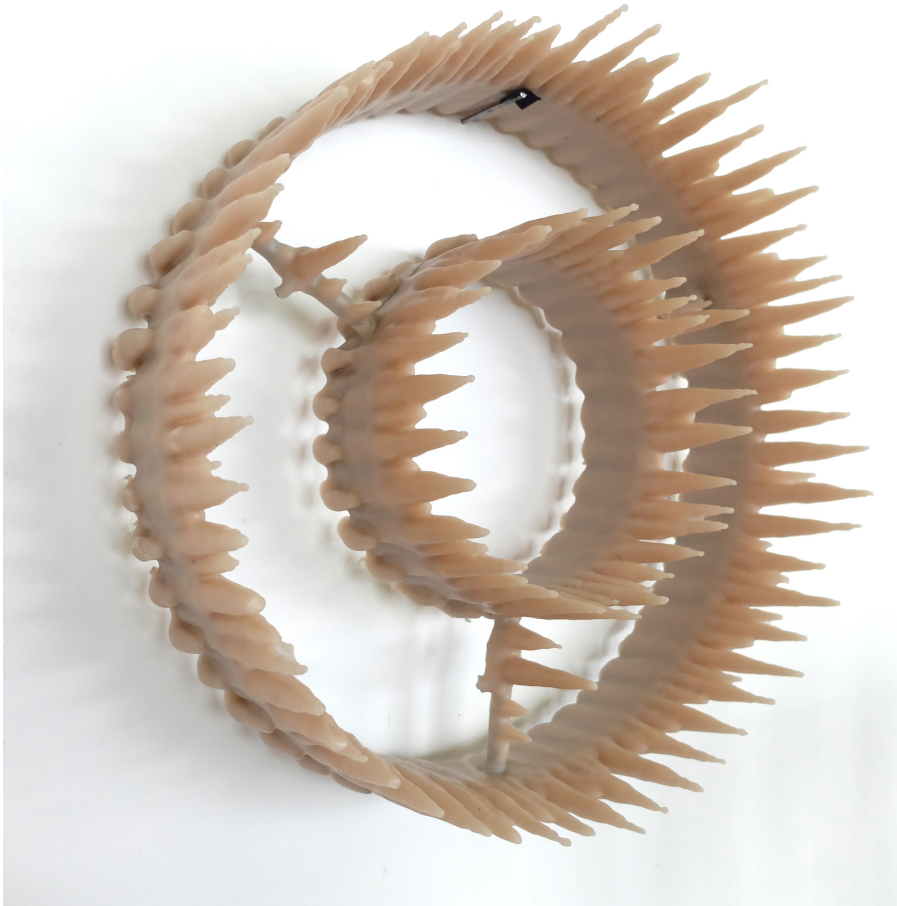

Juliette Minchin

Juliette Minchin

Torche #2, 2023

Wax and steel

45 x 20 cm

Unique artwork

INV Nbr. JM2023019