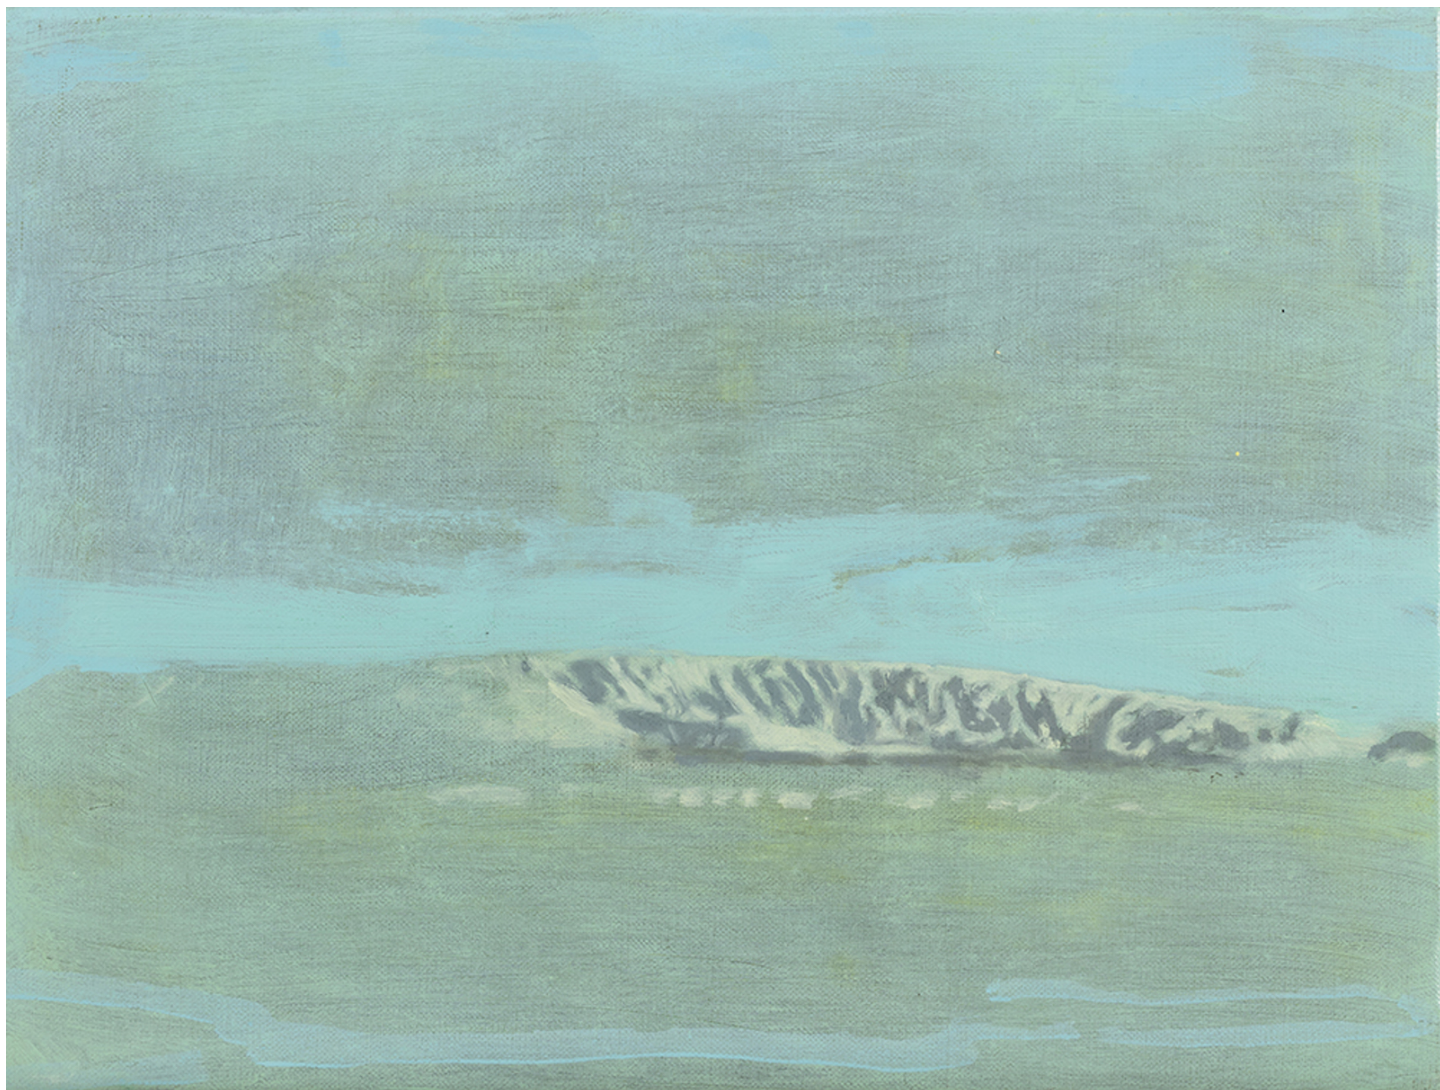

Yann Lacroix

Yann Lacroix

Island, 2020

Oil on canvas

27 x 35 cm

Unique artwork

Signed, titled, dated on the back

INV Nbr. YL2020023