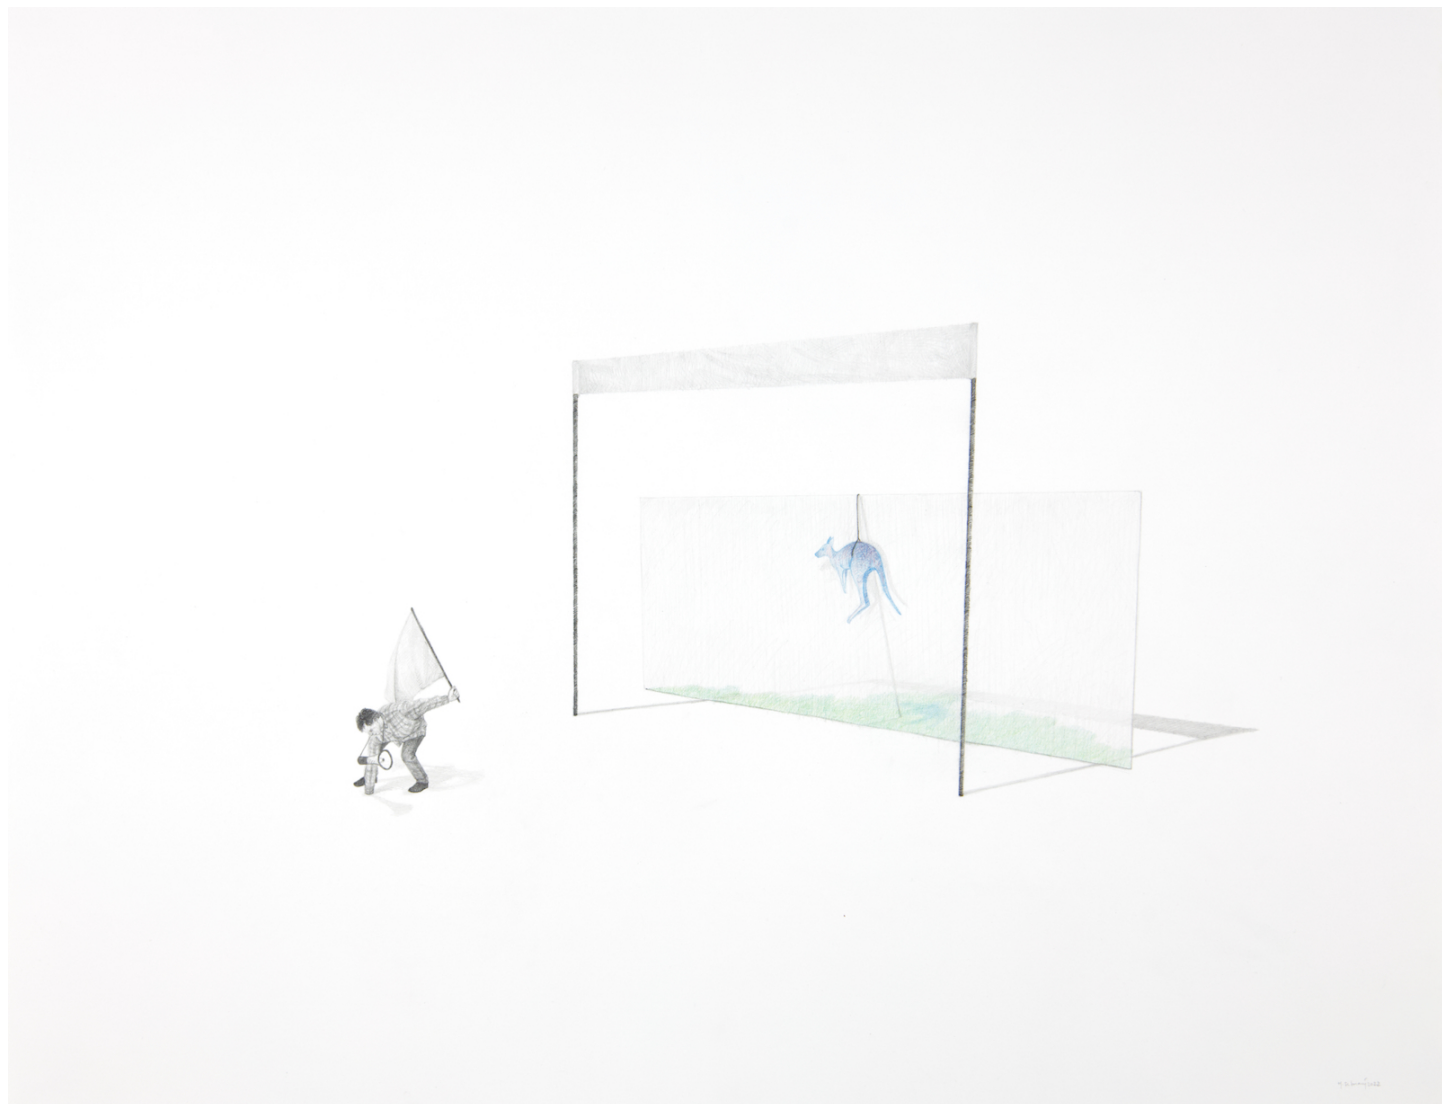

Massinissa Selmani

Massinissa Selmani

Récit de la gravité, 2022

Graphite and colored pencil on paper

46 x 60 cm

Unique artwork

Signed

INV Nbr. MS2022009