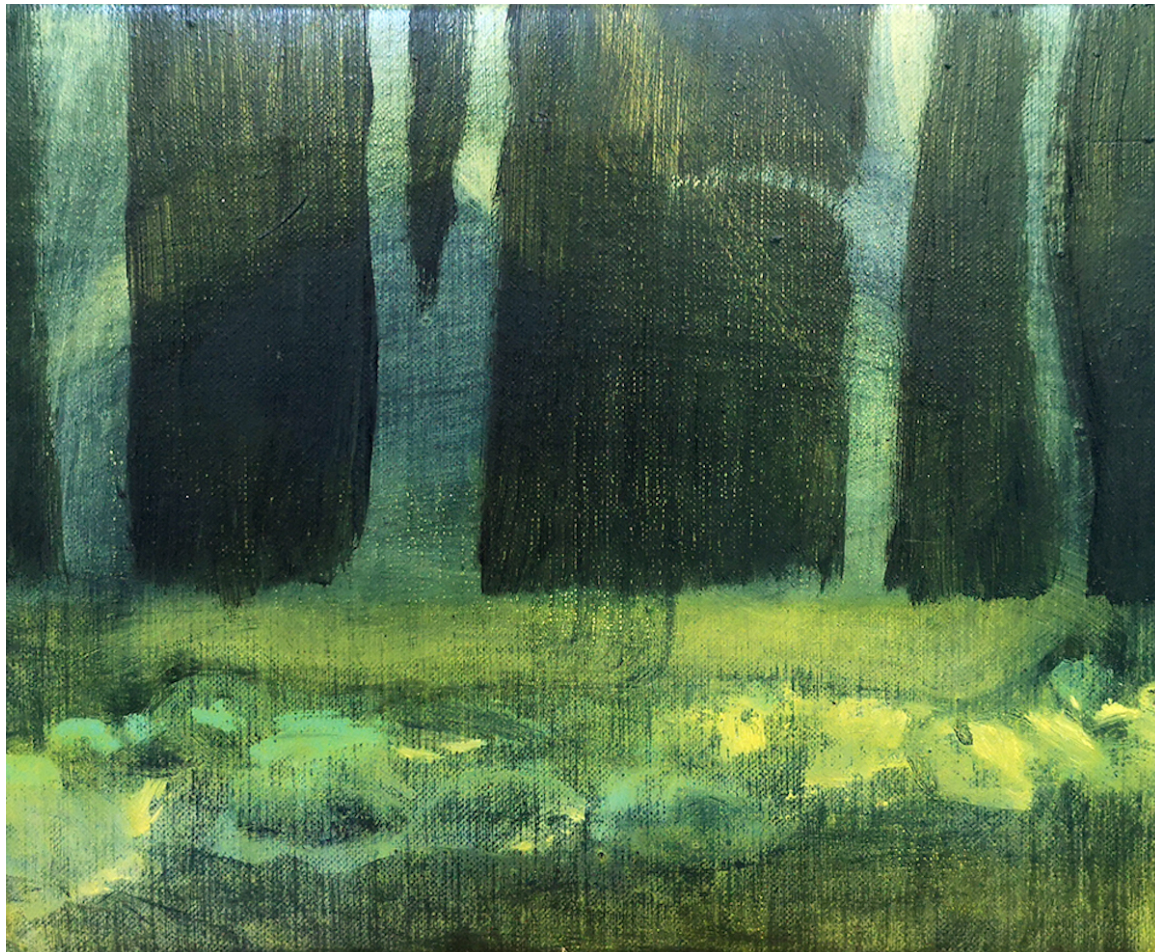

Yann Lacroix

Yann Lacroix

Sous-bois, 2019

Oil on canvas

8,6 x 10,6 inch

Unique artwork

Titled, signed and dated at the back

INV Nbr. YL2019011