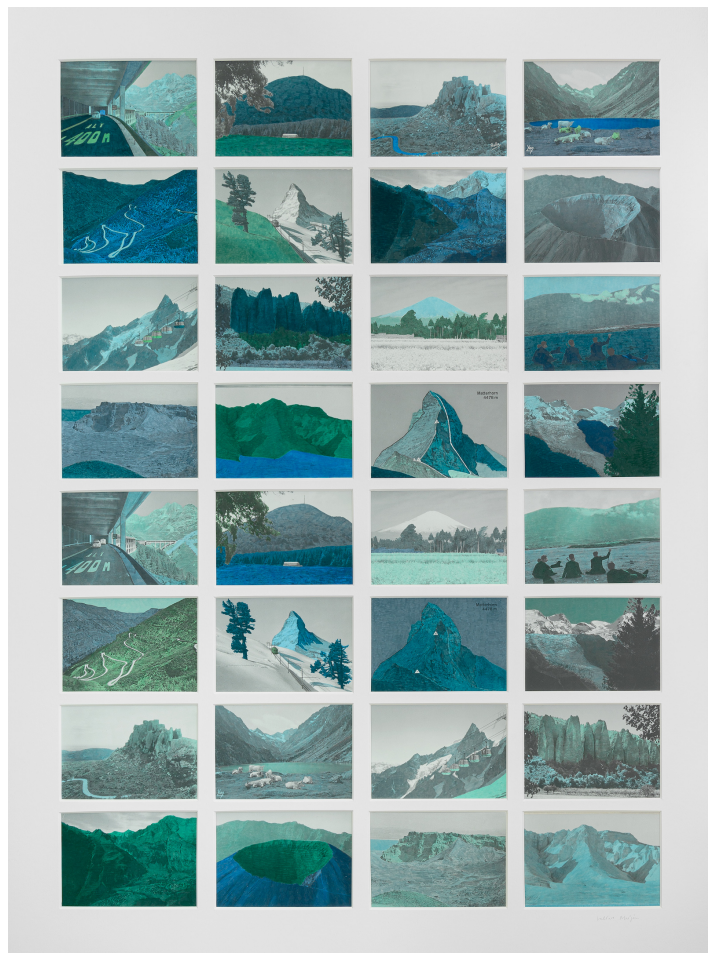

Valérie Mréjen

Valérie Mréjen

La Montagne, 2023

32 pigment prints enhanced with alcohol marker

102,5 x 76 cm

Frame: 105,03 x 79 cm

Unique artwork

Signed

© Grégory Copitet

INV Nbr. VM2023004