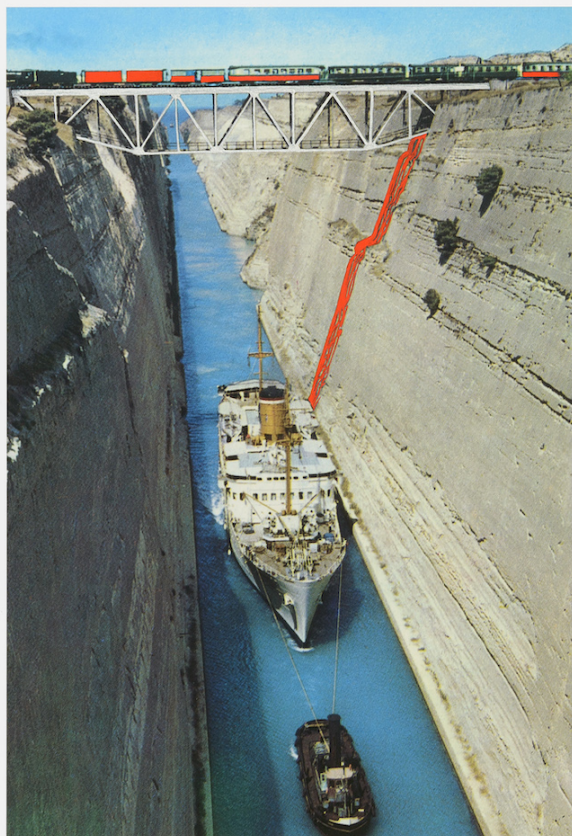

Valérie Mréjen

Valérie Mréjen

Valérie Mréjen

Vagues d'eau sombre, 2023

Pigment prints enhanced with gouache

42 x 59 cm

Frame: 49 x 66 cm

Unique artwork

Signed

© Grégory Copitet

INV Nbr. VM2023003