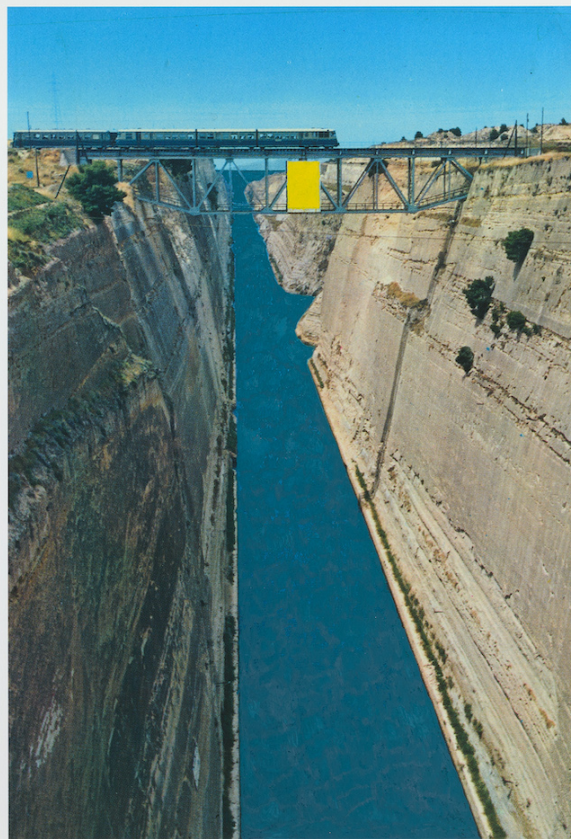

Valérie Mréjen

Valérie Mréjen

Valérie Mréjen

Deux lavabos, 2023

Pigment prints enhanced with gouache

42 x 59 cm

Frame: 49 x 66 cm

Unique artwork

Signed

© Grégory Copitet

INV Nbr. VM2023002