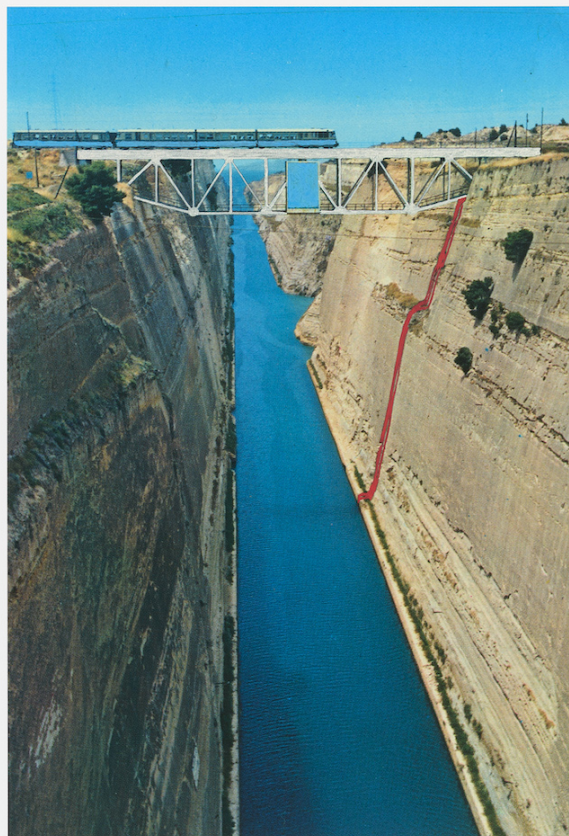

Valérie Mréjen

Valérie Mréjen

Valérie Mréjen

Vagues d'eau sombre, 2023

Pigment prints enhanced with gouache

42 x 59 cm

Frame: 49 x 66 cm

Unique artwork

Signed

© Grégory Copitet

INV Nbr. VM2023003