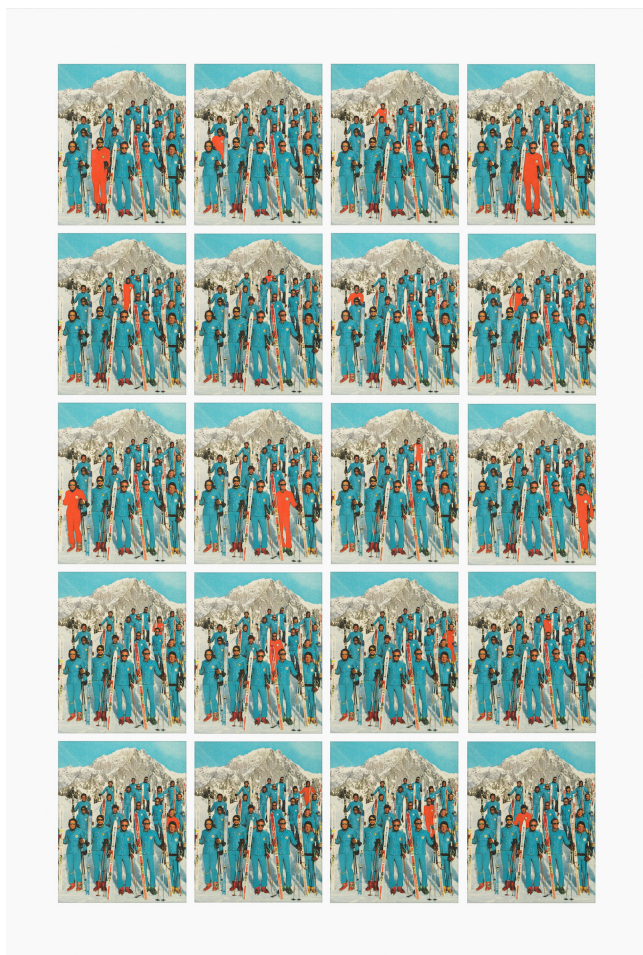

Valérie Mréjen

Valérie Mréjen

Deux d'entre eux, 2023

20 pigment prints enhanced with gouache

160,5 x 105,5 cm

Frame: 164,8 x 109,3 cm

Unique artwork

Signed

© Grégory Copitet

INV Nbr. VM2023007