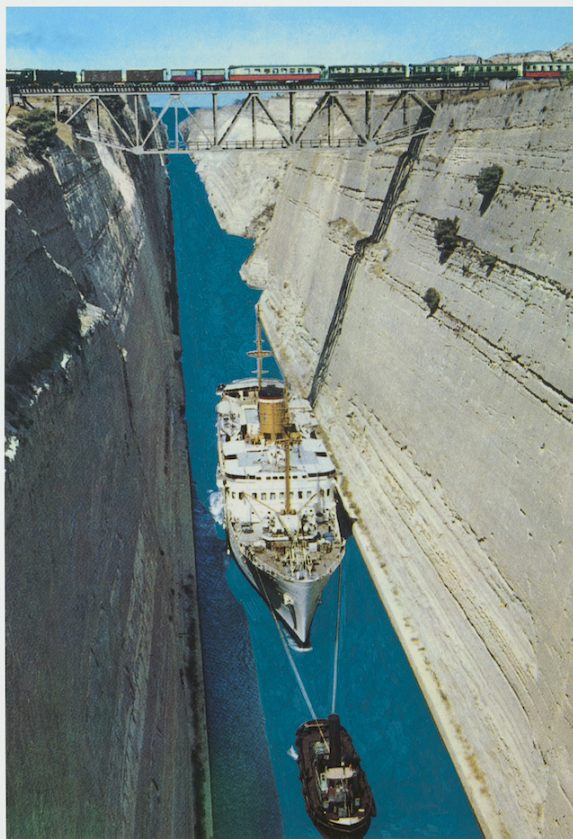

Valérie Mréjen

Valérie Mréjen

Valérie Mréjen

Deux lavabos, 2023

Pigment prints enhanced with gouache

42 x 59 cm

Frame: 49 x 66 cm

Unique artwork

Signed

© Grégory Copitet

INV Nbr. VM2023002